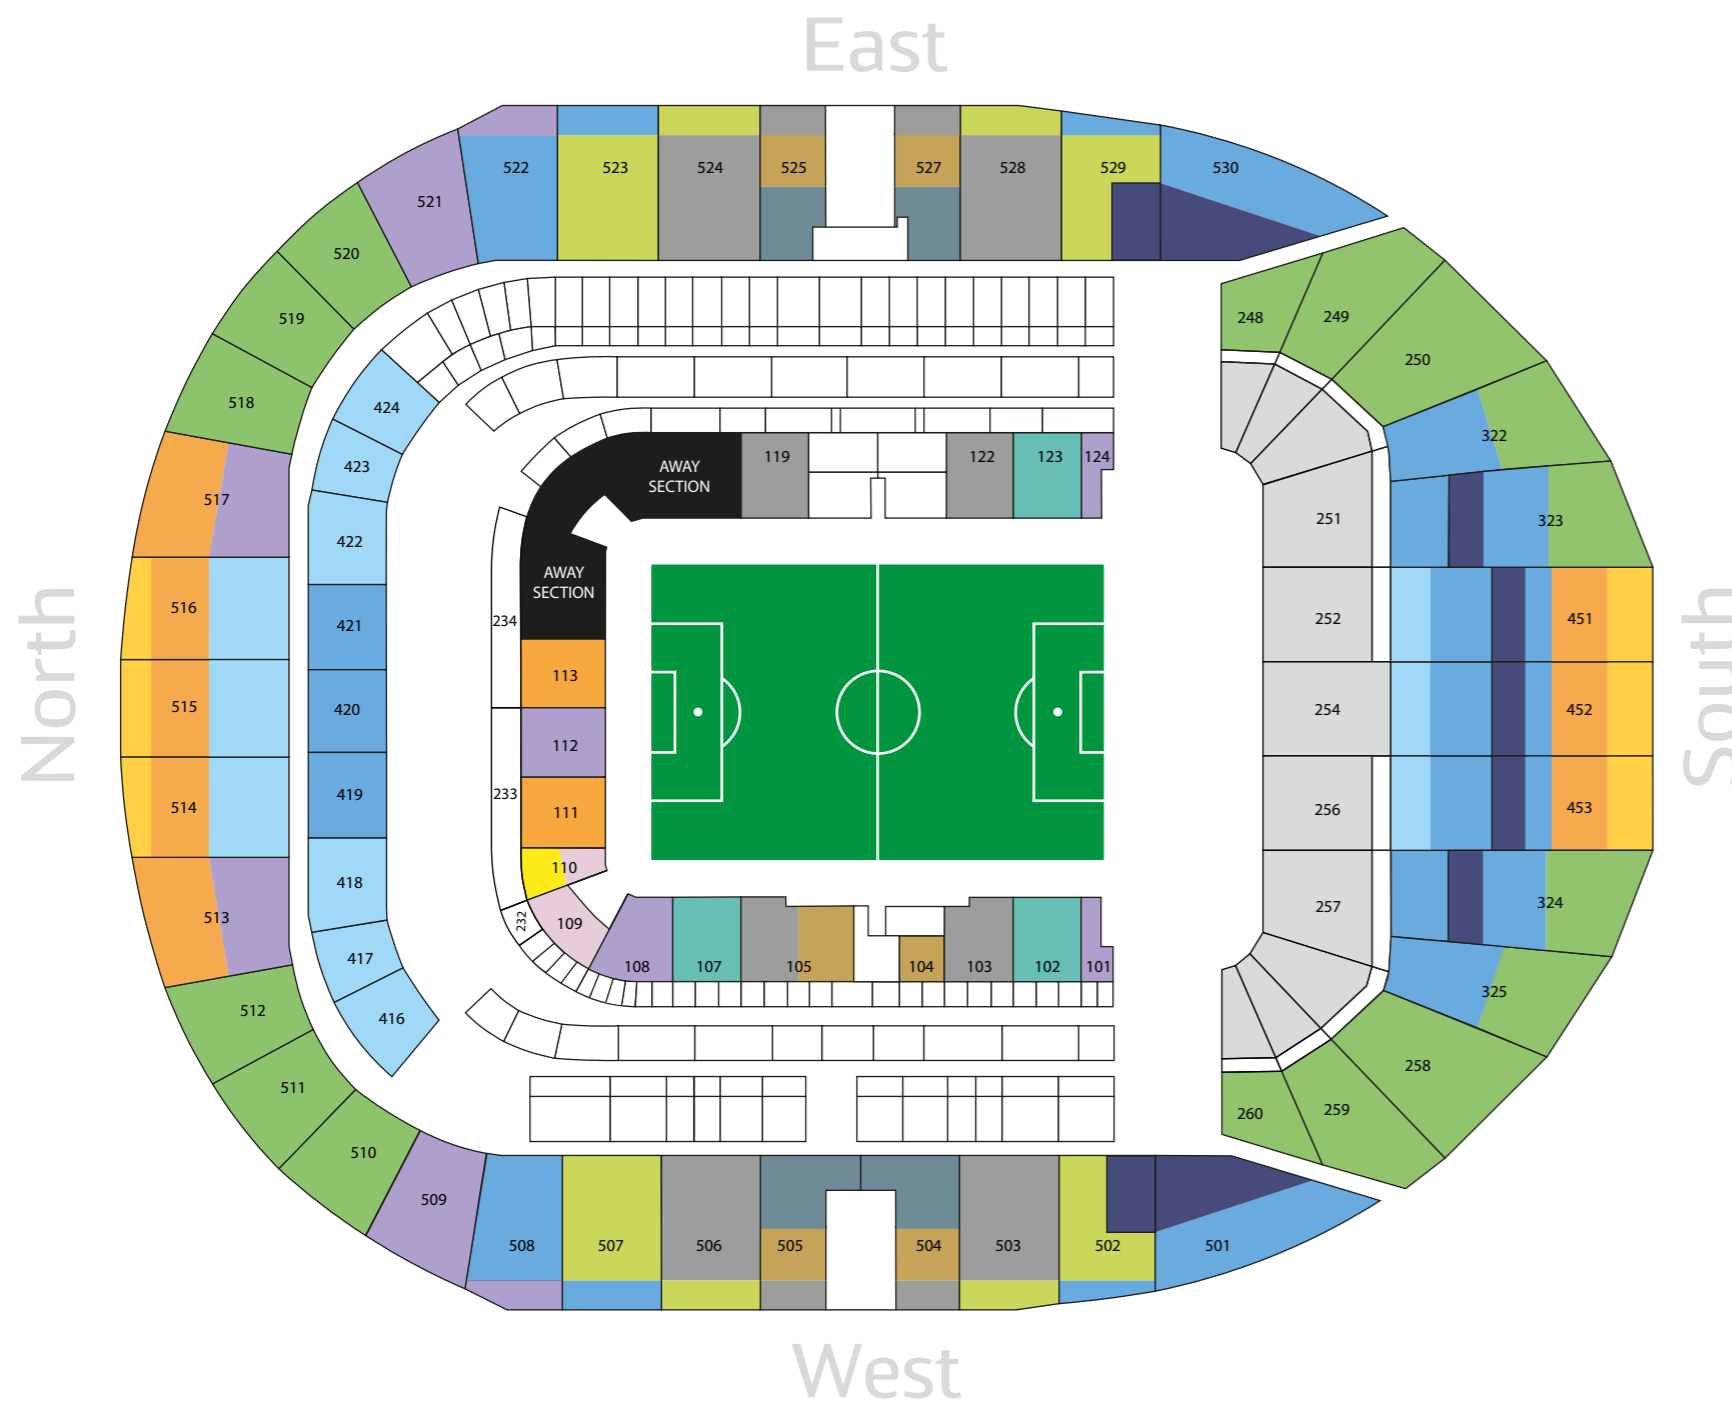

## Category C

Southampton, Wolves, Nottingham Forest, AFC Bournemouth, Brentford

	Adult	Senior	Young Adult	Junior
109, 110	£30	£15	£22.50	£15
451 - 453, 514 - 516	£35	£18	£26.50	£18*
110	£37	£18	£28	£18
111, 113, 451 - 453, 513 - 517	£40	£20	£30	£20*
248 - 250, 258 - 260, 322 - 325, 510-512, 518-520	£42	£21	£31.50	£21*
248 - 252, 254-260	£40	£20	£30	n/a
101, 108, 112, 124, 508, 509, 513, 517, 521, 522	£45	£23	£34	£23
252, 254, 256, 416 - 418, 422 - 424, 514 - 516	£50	£25	£37.50	£25
251, 252, 254, 256, 257, 322 - 325, 419 - 421, 451 - 453, 501, 502, 507, 508, 522, 523, 529, 530	£55	n/a	n/a	n/a
102, 107, 123	£58	n/a	n/a	n/a
502, 503, 506, 507, 523, 524, 528, 529	£60	n/a	n/a	n/a
103, 105, 119, 122, 503 - 506, 524, 525, 527, 528	£65	n/a	n/a	n/a
104, 105, 504, 505, 525, 527	£80	n/a	n/a	n/a
504, 505, 525, 527	<i>No Match Ticket Availability</i>			
323, 324, 451, 453, 501, 502, 529, 530	<i>No Match Ticket Availability</i>			

### Approved Safe Standing Areas

Blocks 248-260 Rows 1-29 and Blocks 323, 324, 451, 452 and 453 rows 71-82.

\*Please note that Junior concessions are not available in the Safe Standing area in our single-tier South Stand as this area is not deemed suitable for children.

### Family Area

The following blocks make up our Family Area: 109, 110, 416, 417, 510, 511, 512