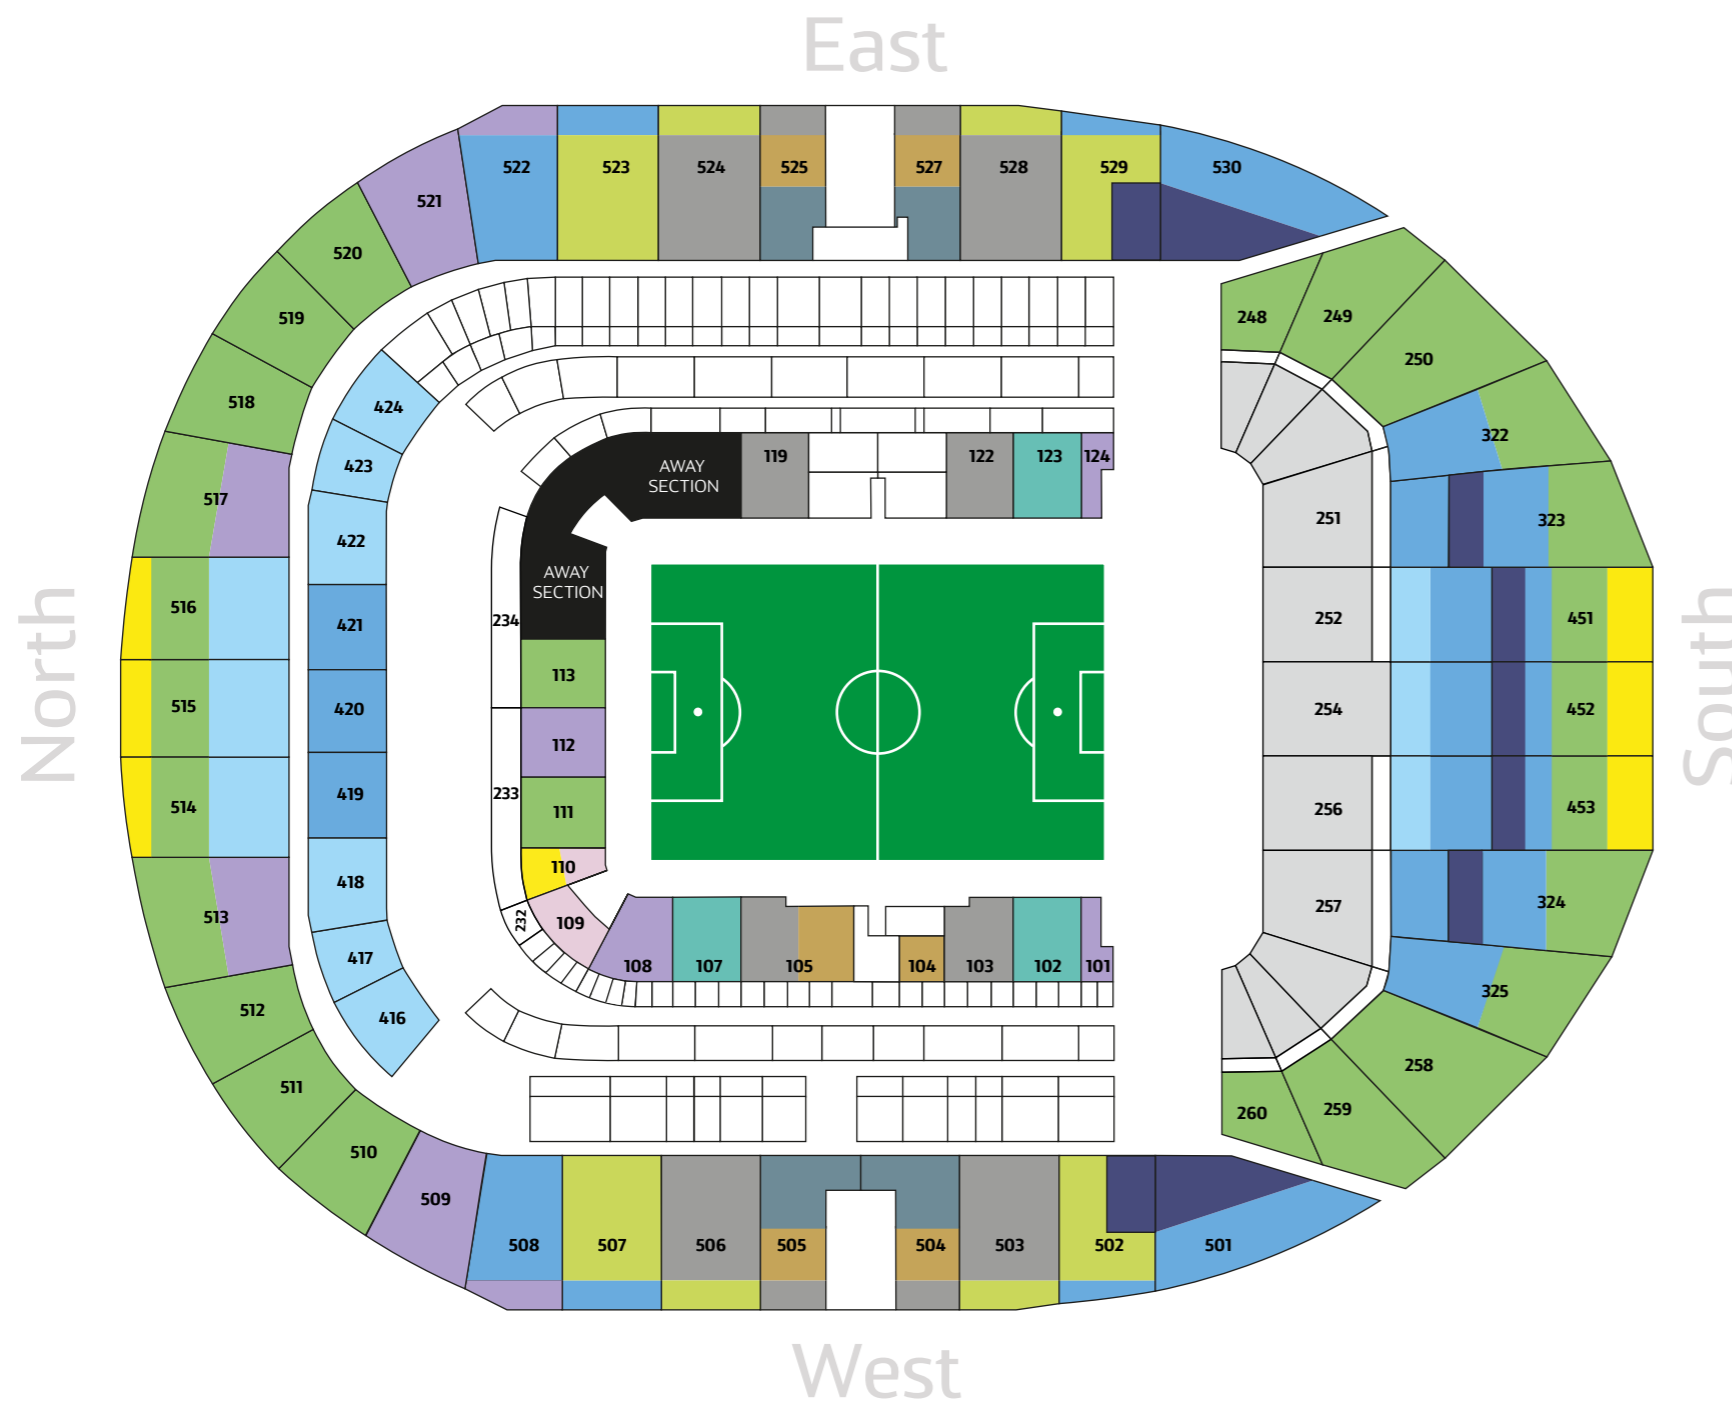

Tottenham Hotspur | 2023 / 2024 Match Ticket Prices

Category C

AFC Bournemouth, Burnley, Luton Town, Sheffield United

	Adult	Senior	Young Adult	Junior
109, 110	£37	£18.50	£28	£18.50
110, 451 - 453, 514 - 516	£43	£21.50	£32.50	£21.50
111, 113, 248 - 250, 258 - 260, 322 - 325 451 - 453, 510-520	£47	£23.50	£35.50	£23.50*
248 - 252, 254-260	£50	£25	£37.50	n/a
101, 108, 112, 124, 508, 509, 513, 517, 521, 522	£50	£25	£37.50	£25
252, 254, 256, 416 - 418, 422 - 424, 514 - 516	£54	£27	£40.50	£27
251, 252, 254, 256, 257, 322 - 325, 419 - 421, 451 - 453, 501, 502, 507, 508, 522, 523, 529, 530	£59	n/a	n/a	n/a
102, 107, 123	£61	n/a	n/a	n/a
502, 503, 506, 507, 523, 524, 528, 529	£65	n/a	n/a	n/a
103, 105, 119, 122, 503 - 506, 524, 525, 527, 528	£80	n/a	n/a	n/a
104, 105, 504, 505, 525, 527	£80	n/a	n/a	n/a
504, 505, 525, 527	<i>No Match Ticket Availability</i>			
323, 324, 451, 453, 501, 502, 529, 530	<i>No Match Ticket Availability</i>			

Approved Safe Standing Areas

Blocks 248-260 Rows 1-29 and Blocks 323, 324, 451, 452 and 453 rows 71-82.

*Please note that Junior concessions are not available in the Safe Standing area in our single-tier South Stand as this area is not deemed suitable for children.

Family Area

The following blocks make up our Family Area: 109, 110, 416, 417, 510, 511, 512