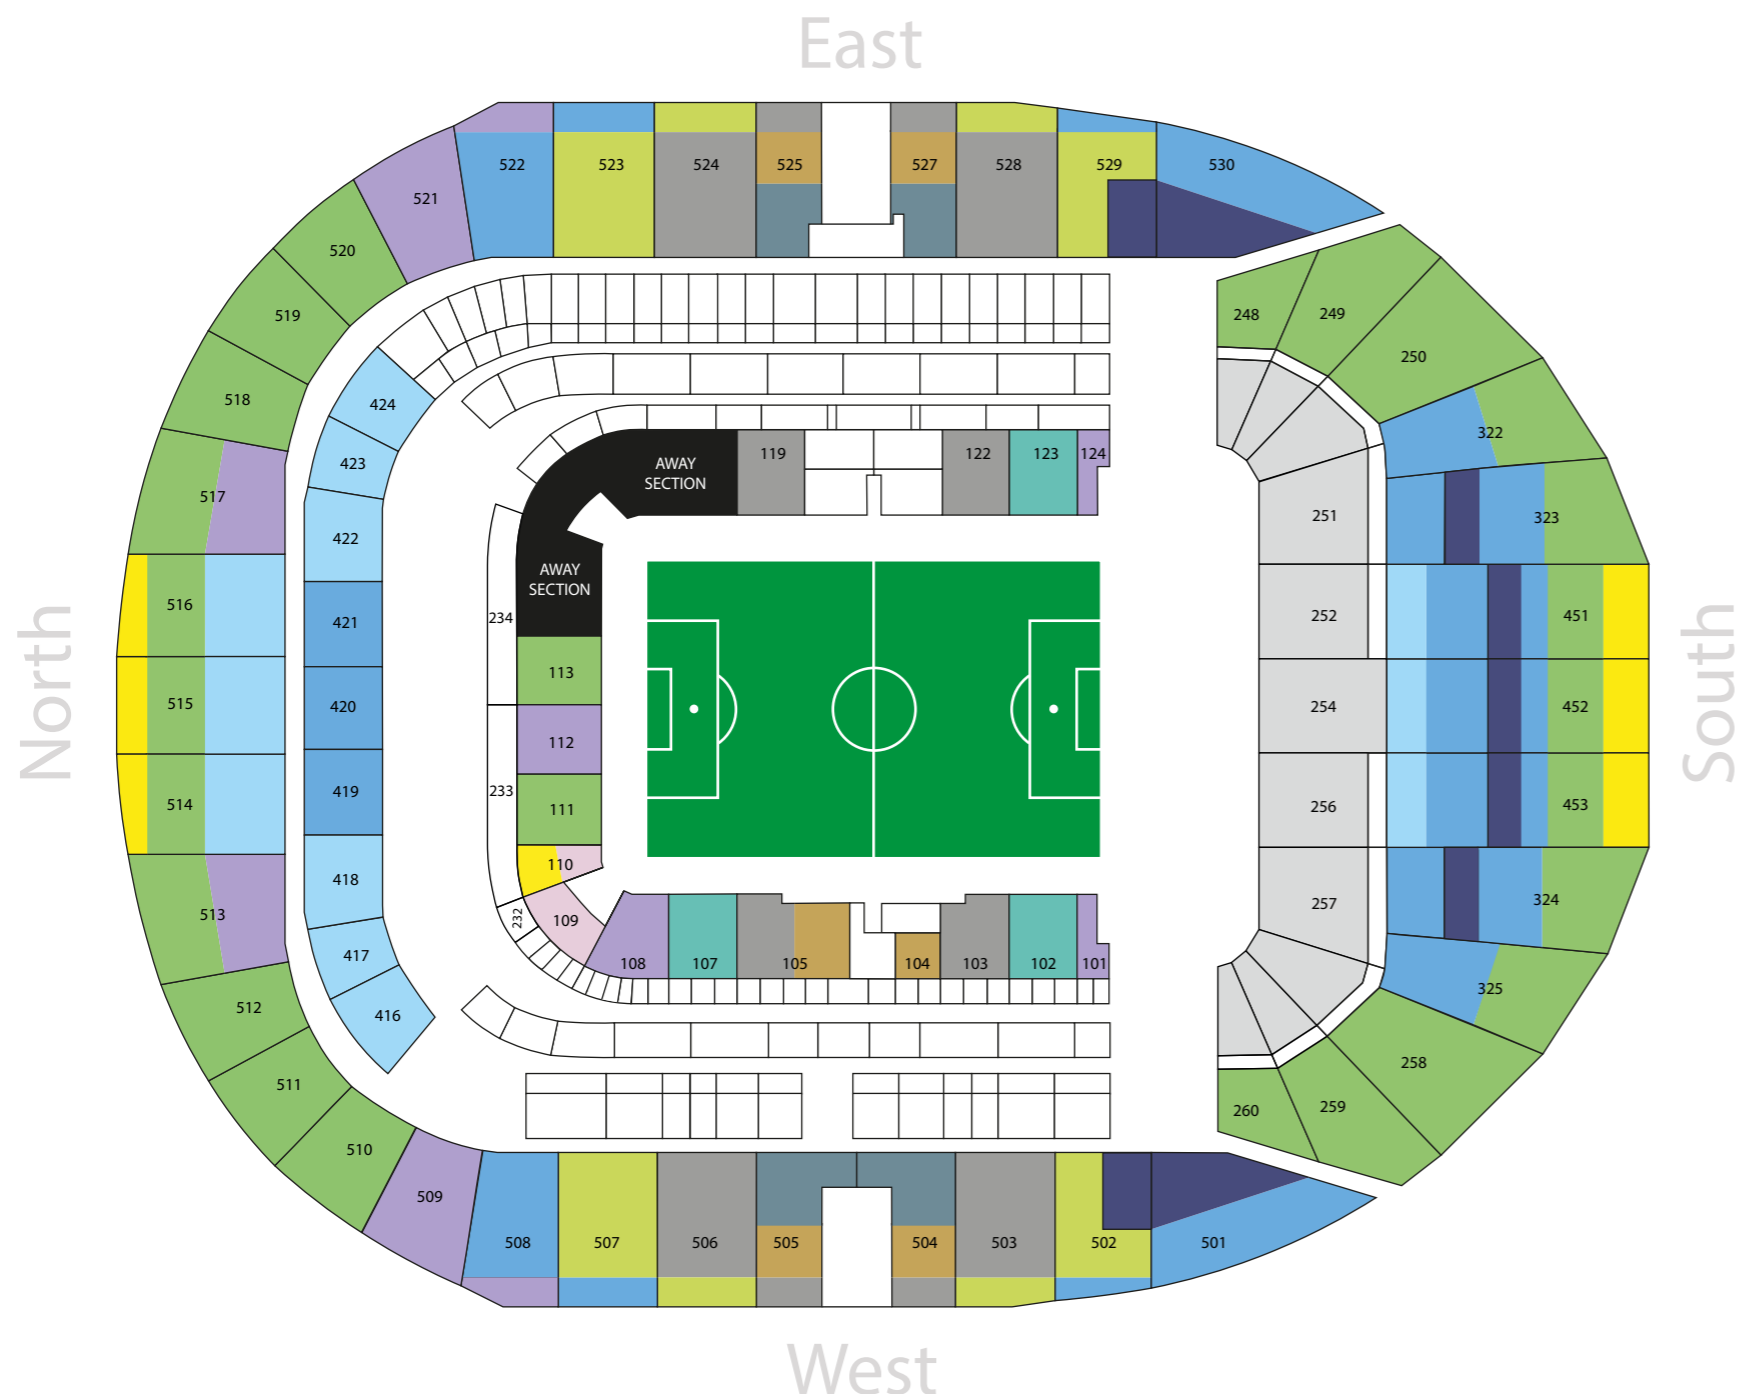

## Category A

Arsenal, Chelsea, Manchester City, Manchester United and Newcastle United

	Adult	Senior	Young Adult	Junior
109, 110	£71	£35.50	£53.50	£35.50
110, 451 - 453, 514 - 516	£77	£38.50	£58	£38.50
111, 113, 248 - 250, 258 - 260, 322 - 325 451 - 453, 510-520	£81	£40.50	£61	£40.50*
248 - 252, 254-260	£84	£42	£63	n/a
101, 108, 112, 124, 508, 509, 513, 517, 521, 522	£84	£42	£63	£42
252, 254, 256, 416 - 418, 422 - 424, 514 - 516	£89	£44.50	£67	£44.50
251, 252, 254, 256, 257, 322 - 325, 419 - 421, 451 - 453, 501, 502, 507, 508, 522, 523, 529, 530	£94	n/a	n/a	n/a
102, 107, 123	£99	n/a	n/a	n/a
502, 503, 506, 507, 523, 524, 528, 529	£101	n/a	n/a	n/a
103, 105, 119, 122, 503 - 506, 524, 525, 527, 528	£109	n/a	n/a	n/a
104, 105, 504, 505, 525, 527	£109	n/a	n/a	n/a
504, 505, 525, 527	<i>No Match Ticket Availability</i>			
323, 324, 451, 453, 501, 502, 529, 530	<i>No Match Ticket Availability</i>			

### Approved Safe Standing Areas

Blocks 248-260 Rows 1-29 and Blocks 323, 324, 451, 452 and 453 rows 71-82.

\*Please note that Junior concessions are not available in the Safe Standing area in our single-tier South Stand as this area is not deemed suitable for children.

### Family Area

The following blocks make up our Family Area: 109, 110, 416, 417, 510, 511, 512