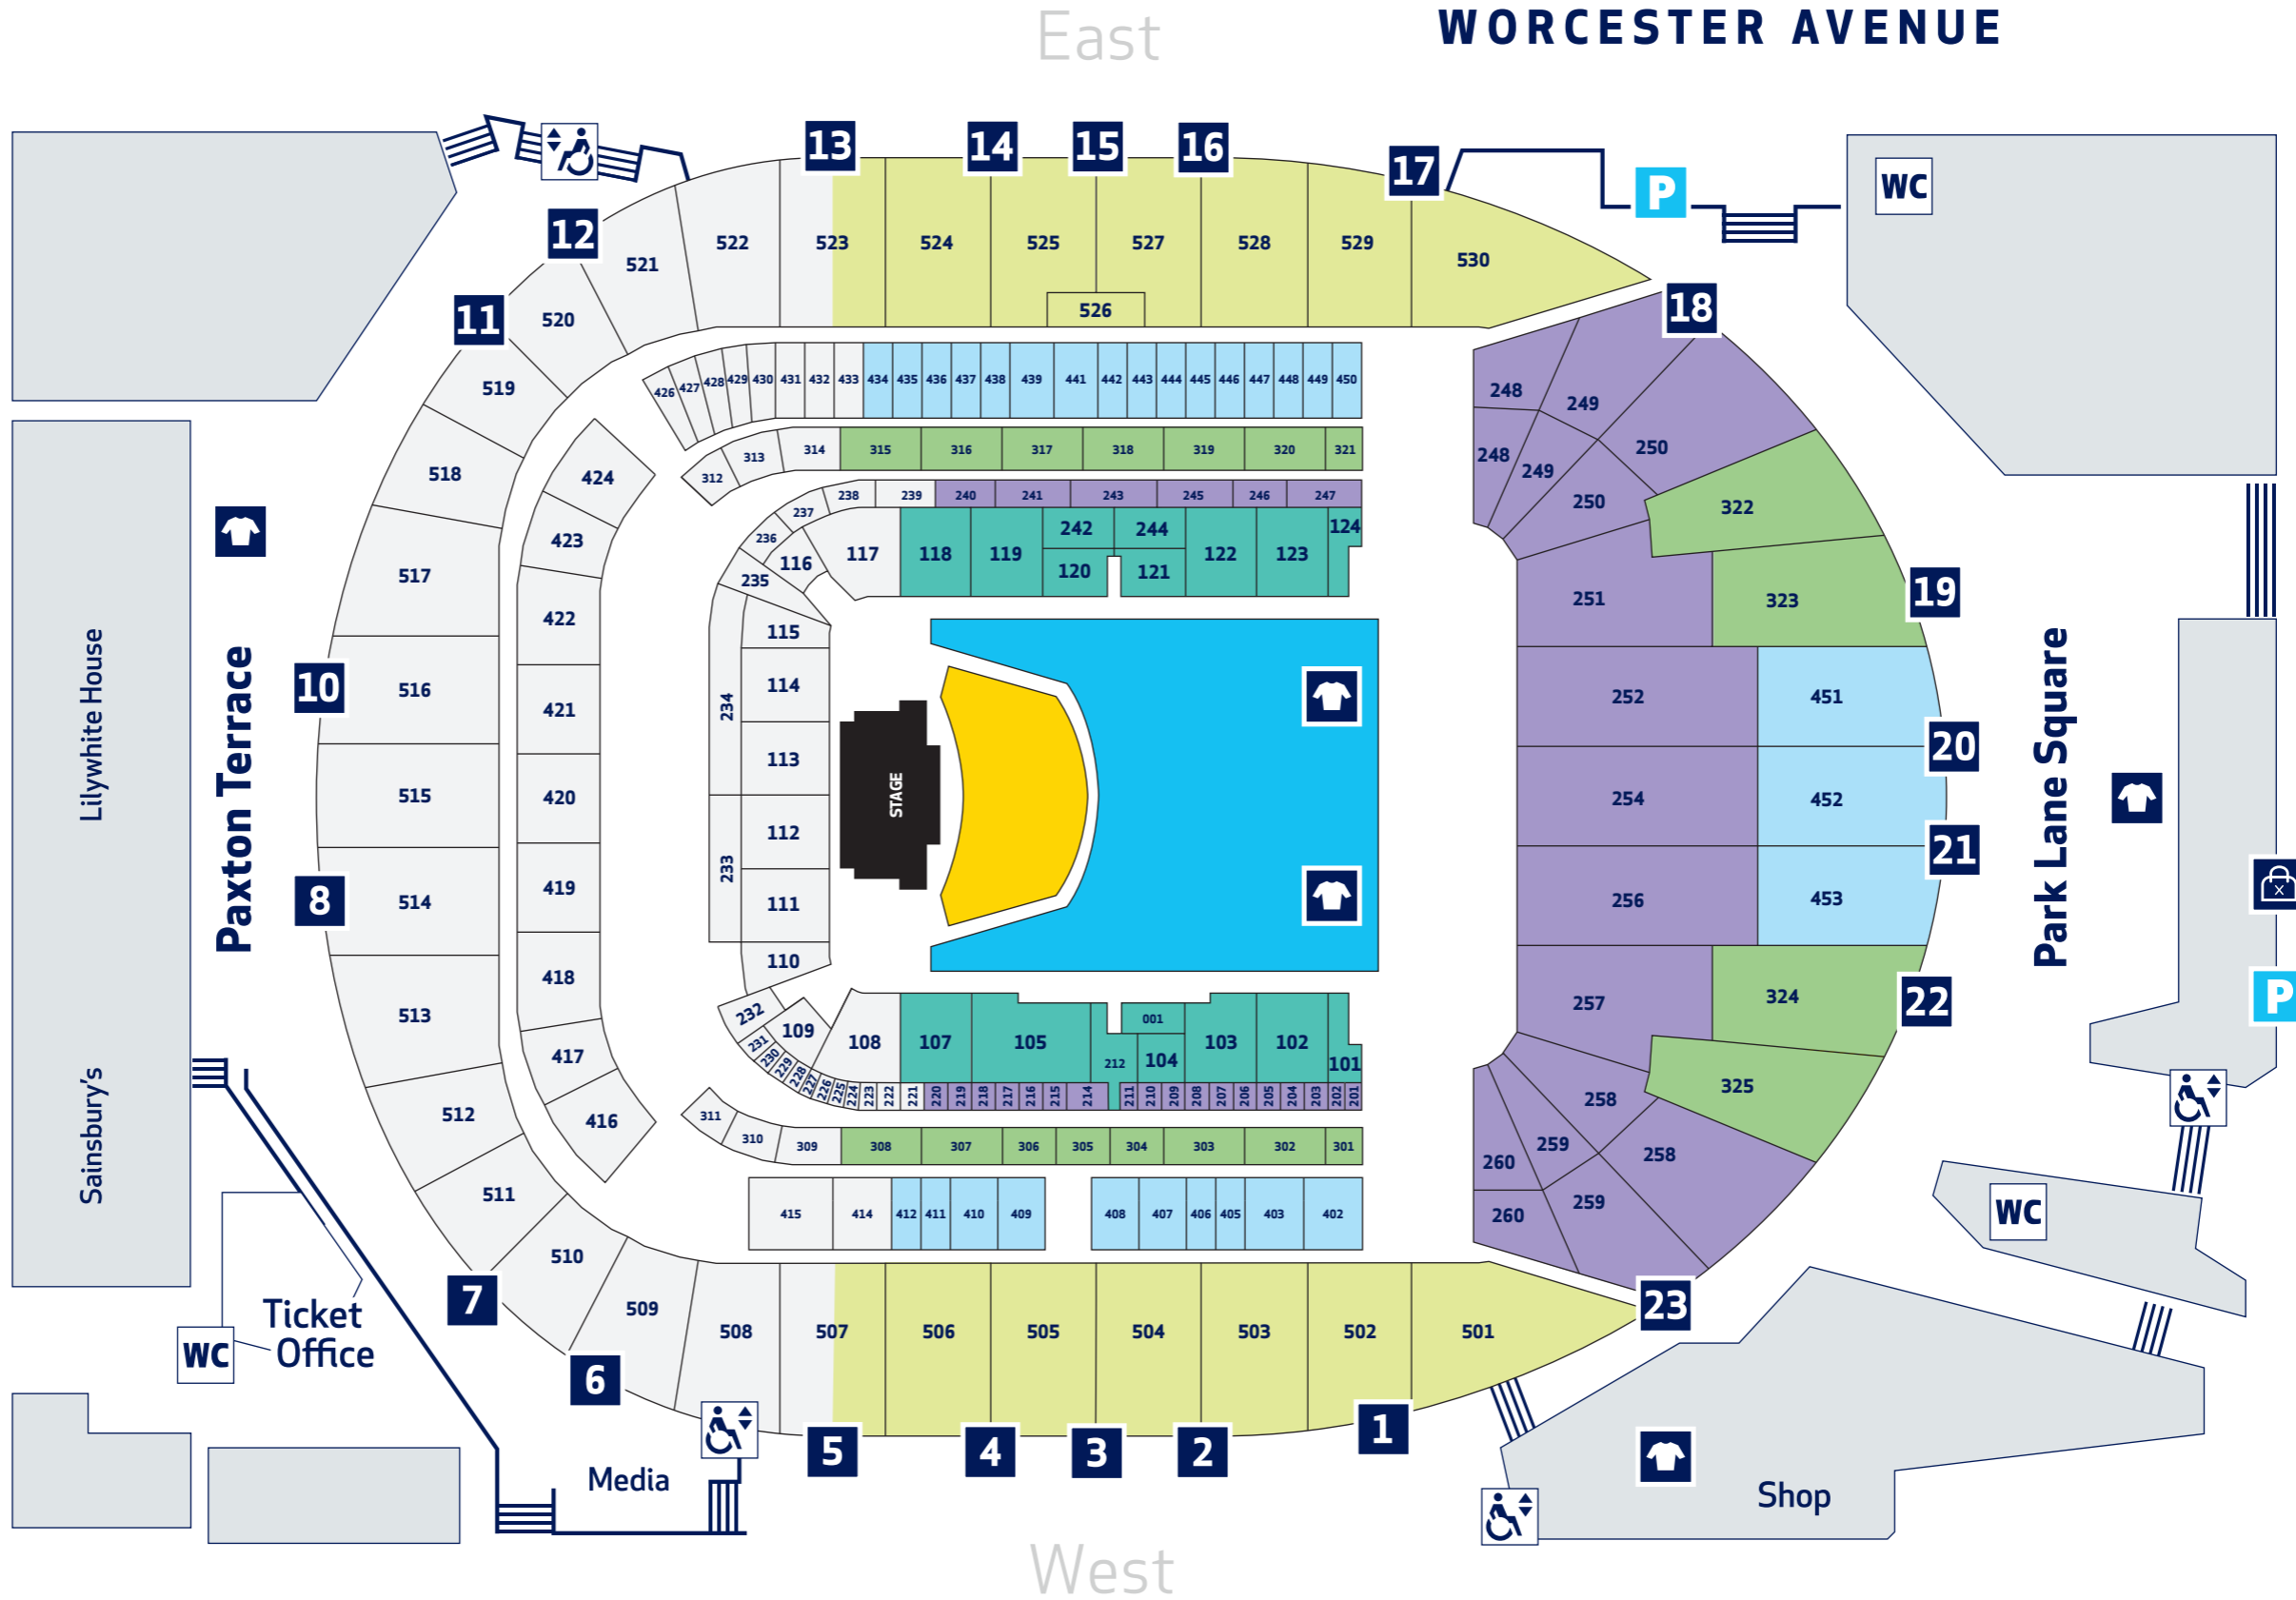

Tottenham Hotspur Stadium | Guns N' Roses

Please have your tickets ready before arriving at the Stadium

- Golden Circle
 - Floor Standing
 - Level 1
 - Level 2
 - Level 3
 - Level 4
 - Level 5
- 1** Entrances
 - Merchandise
 - Bag Drop
 - P** Pre-booked Parking

National Rail
 Northumberland Park

National Rail
 Northumberland Park

NORTHUMBERLAND PARK North

PARK LANE South

White Hart Lane
 Overground

Tottenham Hale Seven Sisters
 Overground, Underground and National Rail services

HIGH ROAD