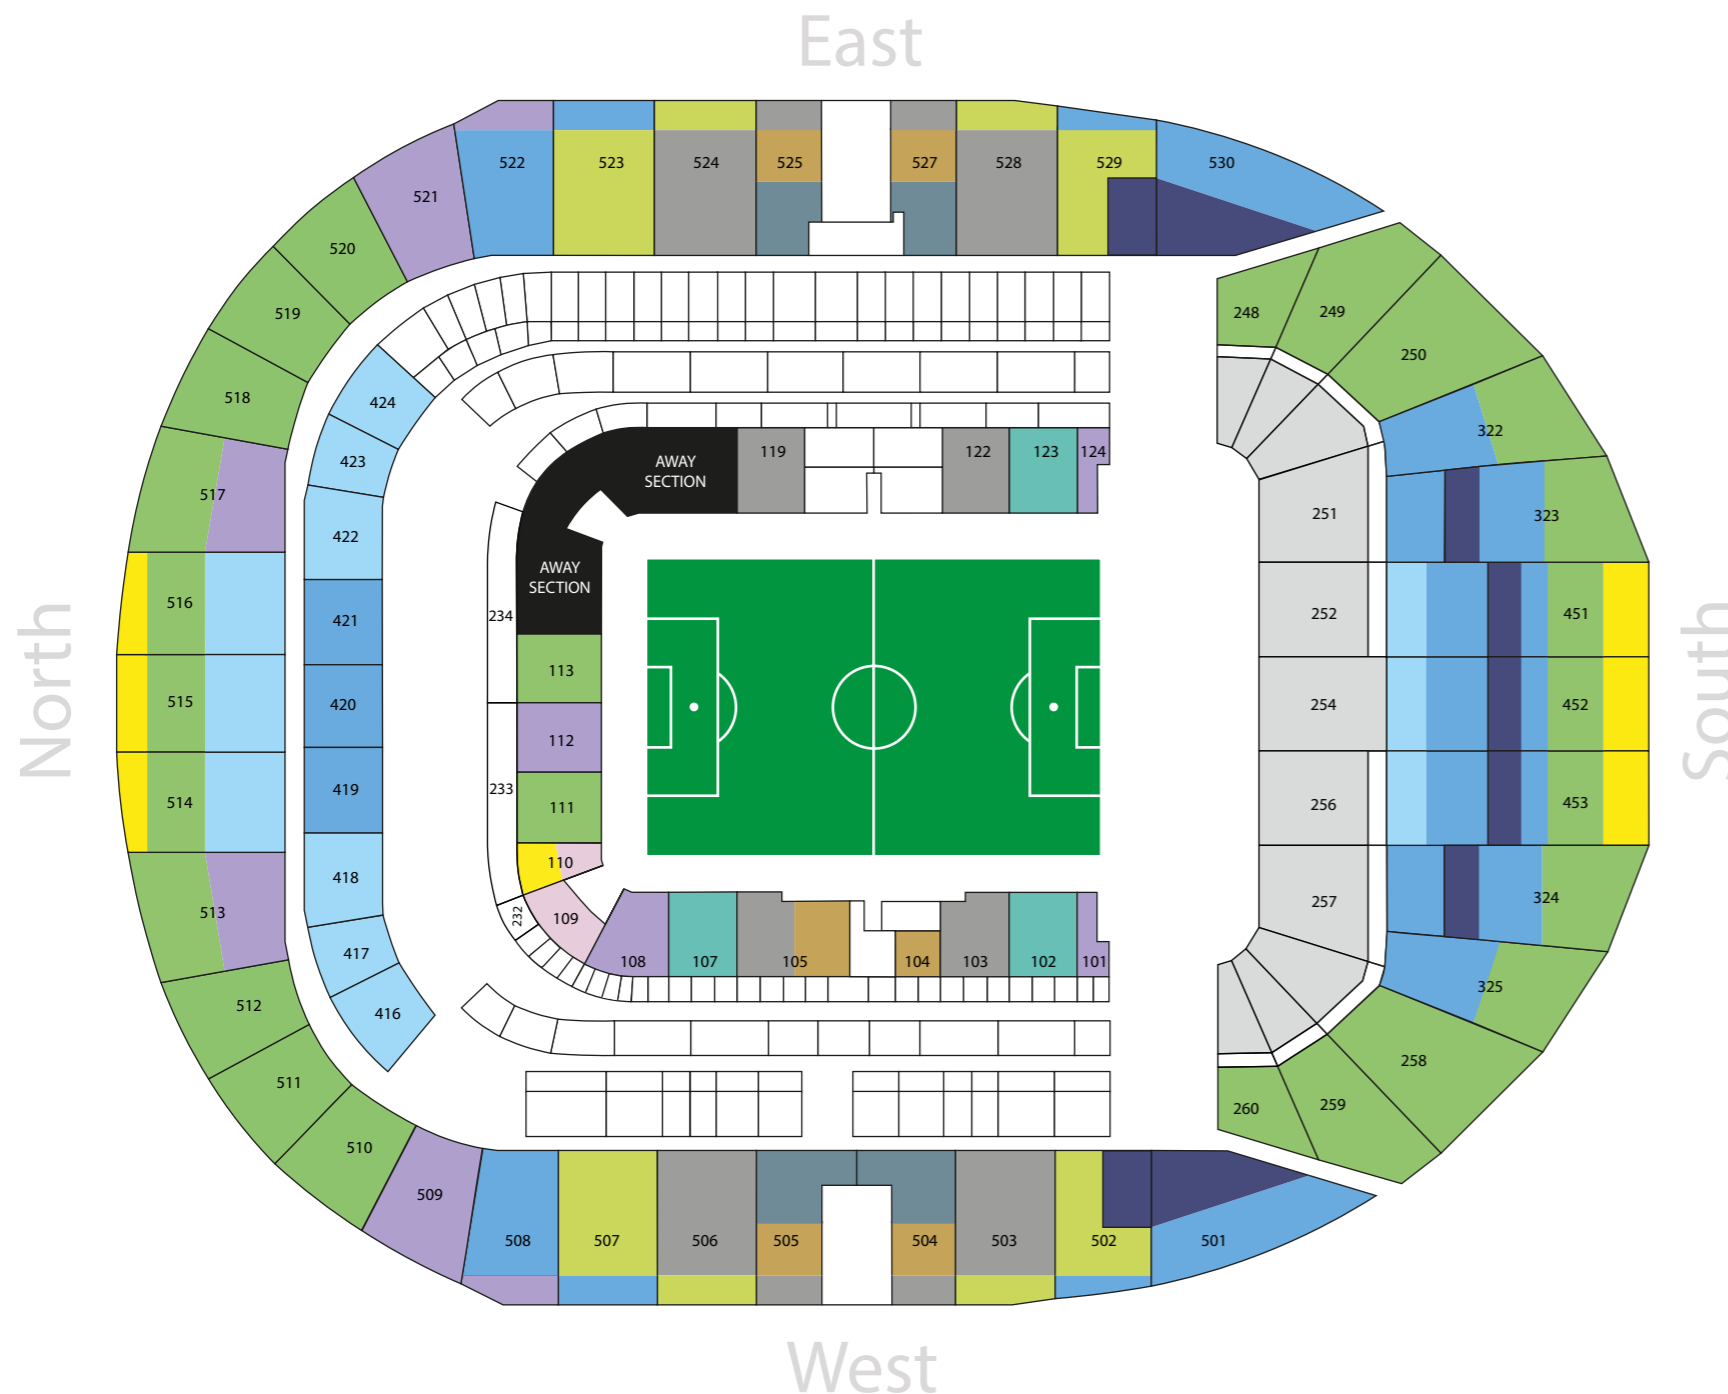

Tottenham Hotspur 2024 / 2025 Match Ticket Prices

Category A

Arsenal, Chelsea, Liverpool, Manchester City, Manchester United and Newcastle United

	Adult	Senior	Young Adult	Junior
109, 110	£71	£35.50	£53.50	£35.50
110, 451 - 453, 514 - 516	£77	£38.50	£58	£38.50
111, 113, 248 - 250, 258 - 260, 322 - 325 451 - 453, 510-520	£81	£40.50	£61	£40.50*
248 - 252, 254-260	£84	£42	£63	n/a
101, 108, 112, 124, 508, 509, 513, 517, 521, 522	£84	£42	£63	£42
252, 254, 256, 416 - 418, 422 - 424, 514 - 516	£89	£44.50	£67	£44.50
251, 252, 254, 256, 257, 322 - 325, 419 - 421, 451 - 453, 501, 502, 507, 508, 522, 523, 529, 530	£94	n/a	n/a	n/a
102, 107, 123	£99	n/a	n/a	n/a
502, 503, 506, 507, 523, 524, 528, 529	£101	n/a	n/a	n/a
103, 105, 119, 122, 503 - 506, 524, 525, 527, 528	£109	n/a	n/a	n/a
104, 105, 504, 505, 525, 527	£109	n/a	n/a	n/a
504, 505, 525, 527	<i>No Match Ticket Availability</i>			
323, 324, 451, 453, 501, 502, 529, 530	<i>No Match Ticket Availability</i>			

Approved Safe Standing Areas

Blocks 248-260 Rows 1-29 and Blocks 323, 324, 451, 452 and 453 rows 71-82.

*Please note that Junior concessions are not available in the Safe Standing area in our single-tier South Stand as this area is not deemed suitable for children.

Family Area

The following blocks make up our Family Area: 109, 110, 416, 417, 510, 511, 512