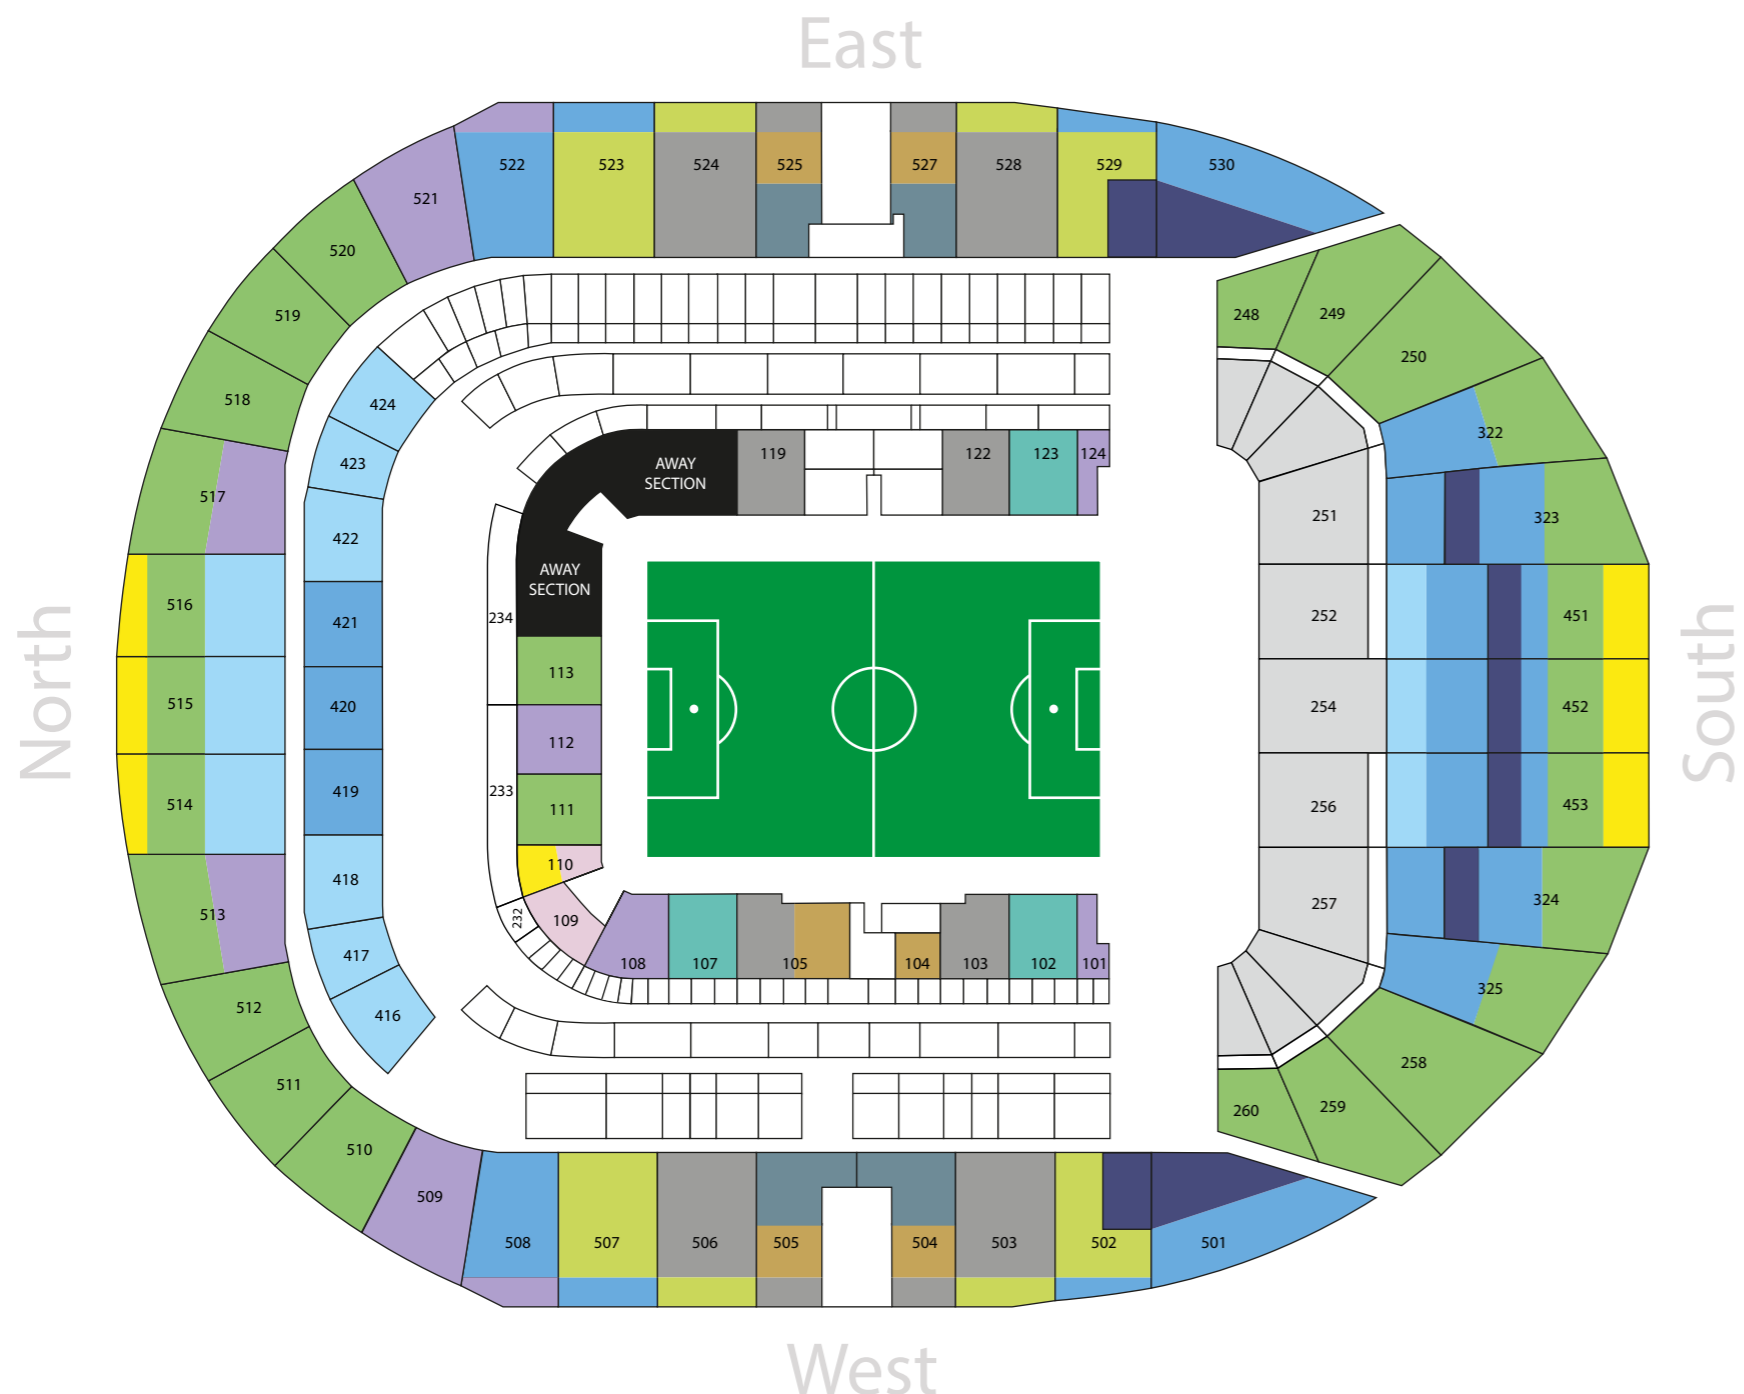

Tottenham Hotspur 2024 / 2025 Match Ticket Prices

Category C

AFC Bournemouth, Ipswich Town, Leicester City and Southampton

	Adult	Senior	Young Adult	Junior
109, 110	£38	£19	£28.50	£19
110, 451 - 453, 514 - 516	£44	£22	£33	£22
111, 113, 248 - 250, 258 - 260, 322 - 325 451 - 453, 510-520	£48	£24	£36	£24*
248 - 252, 254-260	£51	£25.50	£38.50	n/a
101, 108, 112, 124, 508, 509, 513, 517, 521, 522	£51	£25.50	£38.50	£25.50
252, 254, 256, 416 - 418, 422 - 424, 514 - 516	£55	£27.50	£41.50	£27.50
251, 252, 254, 256, 257, 322 - 325, 419 - 421, 451 - 453, 501, 502, 507, 508, 522, 523, 529, 530	£60	n/a	n/a	n/a
102, 107, 123	£62	n/a	n/a	n/a
502, 503, 506, 507, 523, 524, 528, 529	£66	n/a	n/a	n/a
103, 105, 119, 122, 503 - 506, 524, 525, 527, 528	£81	n/a	n/a	n/a
104, 105, 504, 505, 525, 527	£81	n/a	n/a	n/a
504, 505, 525, 527	<i>No Match Ticket Availability</i>			
323, 324, 451, 453, 501, 502, 529, 530	<i>No Match Ticket Availability</i>			

Approved Safe Standing Areas

Blocks 248-260 Rows 1-29 and Blocks 323, 324, 451, 452 and 453 rows 71-82.

*Please note that Junior concessions are not available in the Safe Standing area in our single-tier South Stand as this area is not deemed suitable for children.

Family Area

The following blocks make up our Family Area: 109, 110, 416, 417, 510, 511, 512