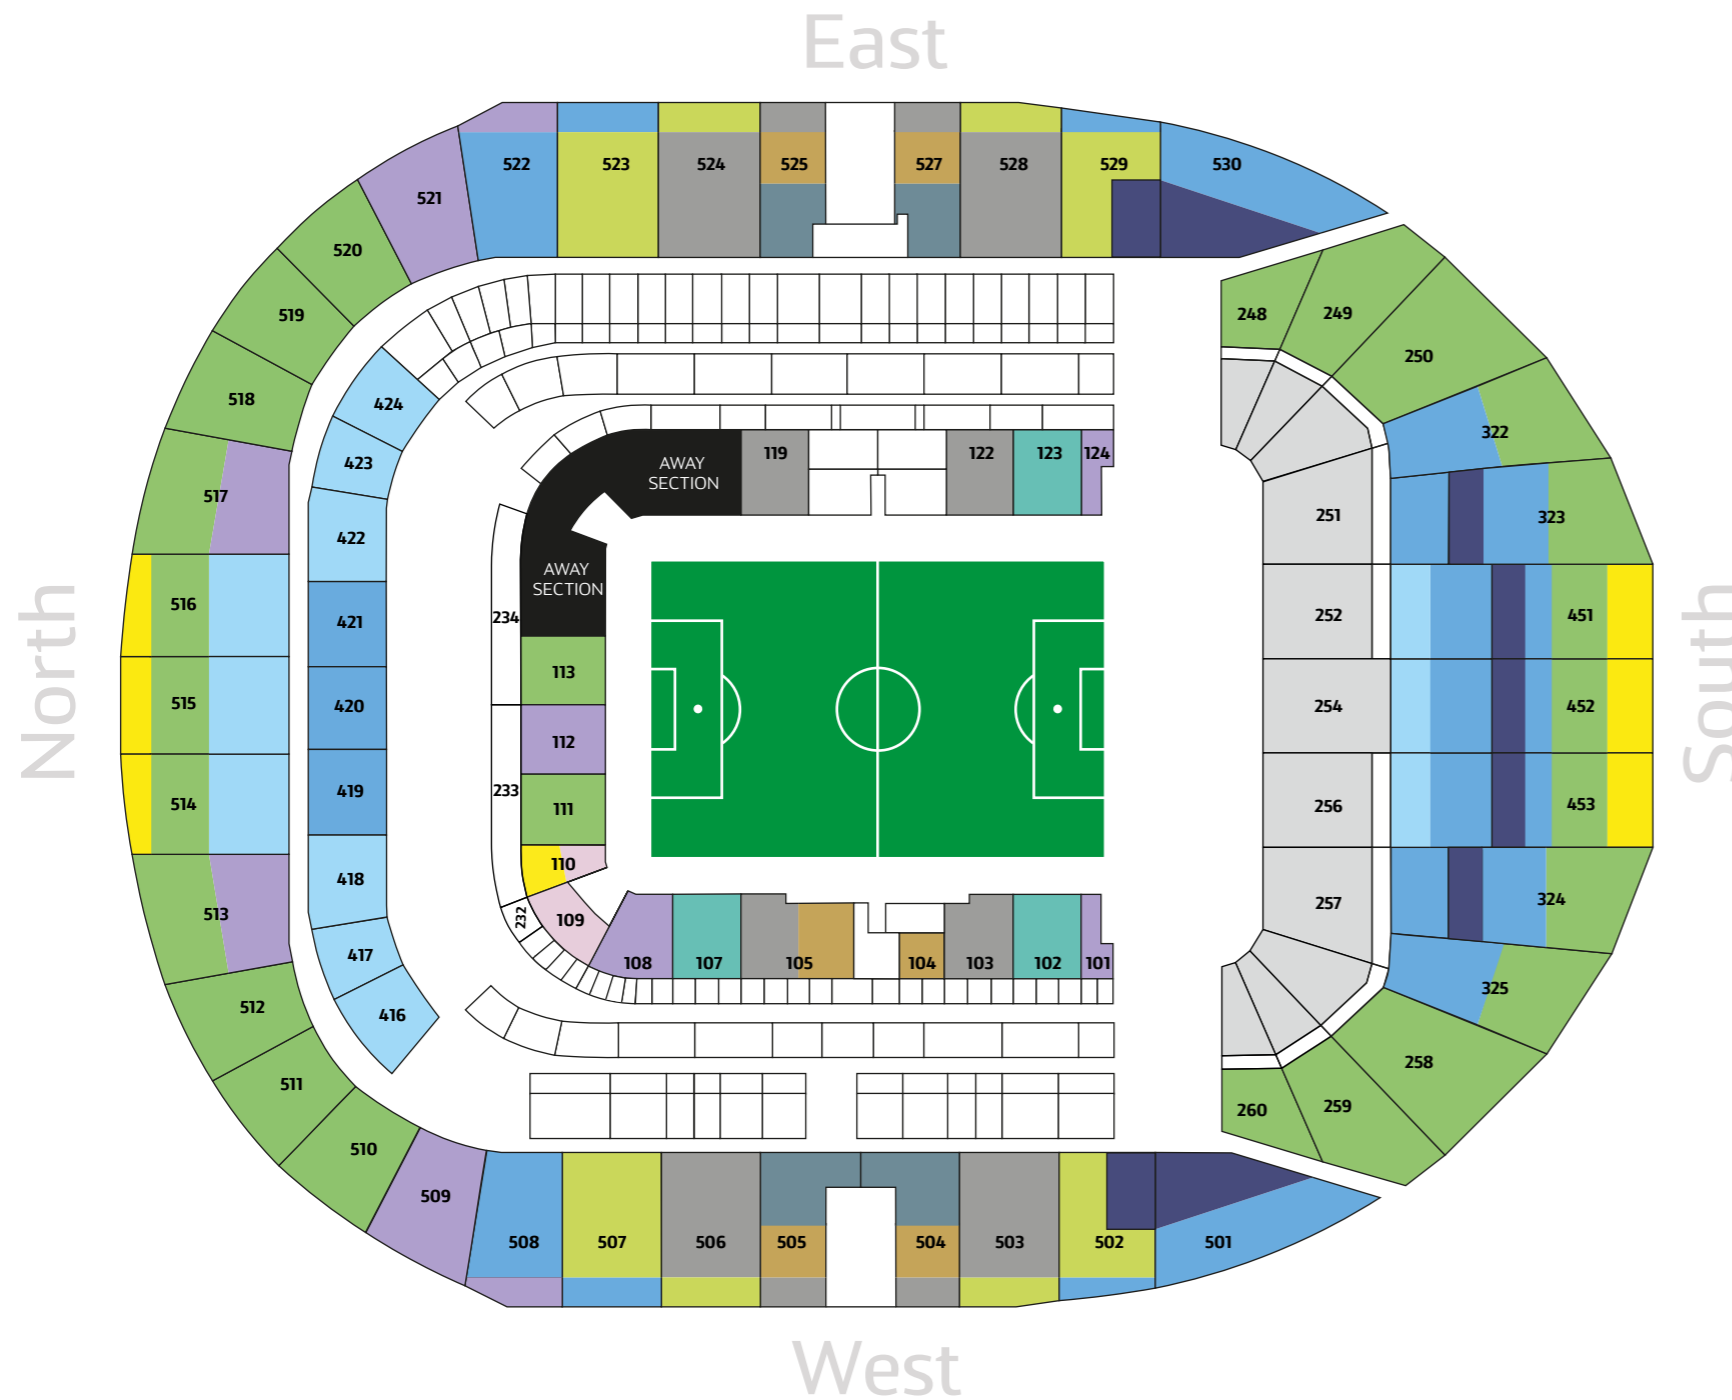

Tottenham Hotspur | 2023 / 2024 Match Ticket Prices

Category B

Aston Villa, Brentford, Brighton & Hove Albion, Crystal Palace, Everton, Fulham, Nottingham Forest, West Ham United, Wolverhampton Wanderers

	Adult	Senior	Young Adult	Junior
109, 110	£48	£24	£36	£24
110, 451 - 453, 514 - 516	£53	£26.50	£40	£26.50
111, 113, 248 - 250, 258 - 260, 322 - 325 451 - 453, 510-520	£57	£28.50	£43	£28.50*
248 - 252, 254-260	£60	£30	£45	n/a
101, 108, 112, 124, 508, 509, 513, 517, 521, 522	£60	£30	£45	£30
252, 254, 256, 416 - 418, 422 - 424, 514 - 516	£64	£32	£48	£32
251, 252, 254, 256, 257, 322 - 325, 419 - 421, 451 - 453, 501, 502, 507, 508, 522, 523, 529, 530	£69	n/a	n/a	n/a
102, 107, 123	£71	n/a	n/a	n/a
502, 503, 506, 507, 523, 524, 528, 529	£79	n/a	n/a	n/a
103, 105, 119, 122, 503 - 506, 524, 525, 527, 528	£95	n/a	n/a	n/a
104, 105, 504, 505, 525, 527	£95	n/a	n/a	n/a
504, 505, 525, 527	<i>No Match Ticket Availability</i>			
323, 324, 451, 453, 501, 502, 529, 530	<i>No Match Ticket Availability</i>			

Eligibility for Concessionary priced 2023/24 match tickets

Senior	Over 65 years old	Aged 65 years or over on 12th August 2023
Young Adult	Under 22 years old	Aged 21 years or younger on 12th August 2023
Junior	Under 18 years old	Aged 17 years or younger on 12th August 2023

Approved Safe Standing Areas

Blocks 248-260 Rows 1-29 and Blocks 323, 324, 451, 452 and 453 rows 71-82.

*Please note that Junior concessions are not available in the Safe Standing area in our single-tier South Stand as this area is not deemed suitable for children.

Family Area

The following blocks make up our Family Area: 109, 110, 416, 417, 510, 511, 512