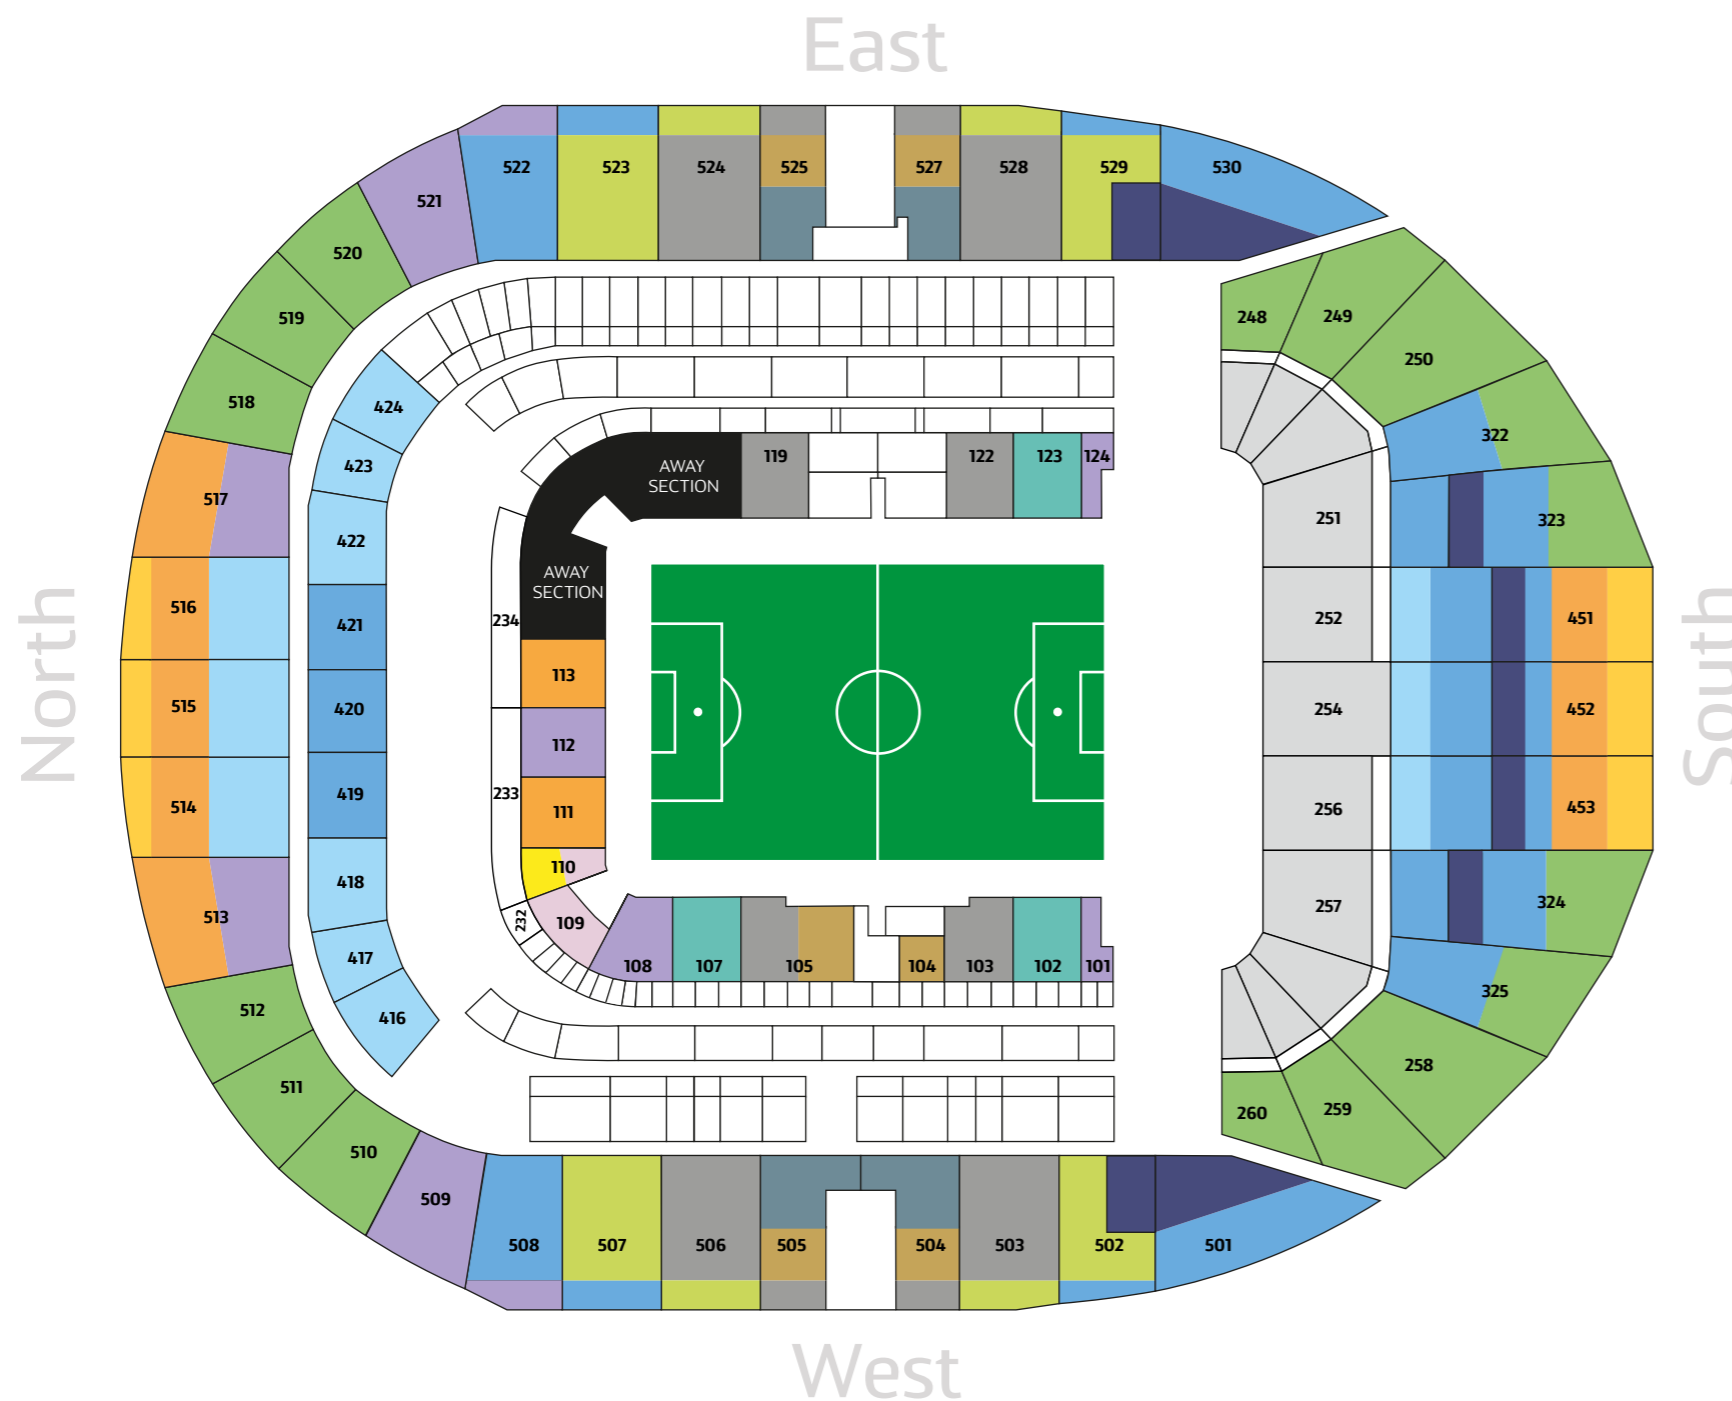

Tottenham Hotspur Stadium | 2022 / 2023 Match Ticket Prices

Category B

Olympique de Marseille, Sporting Clube de Portugal, Eintracht Frankfurt

	Adult	Senior	Young Adult	Junior
109, 110	£43	£22	£32.50	£22
451 - 453, 514 - 516	£47	£24	£35.50	£24*
110	£48	£24	£36	£24
111, 113, 451 - 453, 513 - 517	£50	£25	£37.50	£25*
248 - 250, 258 - 260, 322 - 325, 510-512, 518-520	£52	£26	£39	£26*
248 - 252, 254-260	£55	£28	£41.50	n/a
101, 108, 112, 124, 508, 509, 513, 517, 521, 522	£55	£28	£41.50	£28
252, 254, 256, 416 - 418, 422 - 424, 514 - 516	£60	£30	£45	£30
251, 252, 254, 256, 257, 322 - 325, 419 - 421, 451 - 453, 501, 502, 507, 508, 522, 523, 529, 530	£65	n/a	n/a	n/a
102, 107, 123	£68	n/a	n/a	n/a
502, 503, 506, 507, 523, 524, 528, 529	£72	n/a	n/a	n/a
103, 105, 119, 122, 503 - 506, 524, 525, 527, 528	£80	n/a	n/a	n/a
104, 105, 504, 505, 525, 527	£95	n/a	n/a	n/a
504, 505, 525, 527	<i>No Match Ticket Availability</i>			
323, 324, 451, 453, 501, 502, 529, 530	<i>No Match Ticket Availability</i>			

Approved Safe Standing Areas

Blocks 248-260 Rows 1-29 and Blocks 323, 324, 451, 452 and 453 rows 71-82.

*Please note that Junior concessions are not available in the Safe Standing area in our single-tier South Stand as this area is not deemed suitable for children.

Family Area

The following blocks make up our Family Area: 109, 110, 416, 417, 510, 511, 512