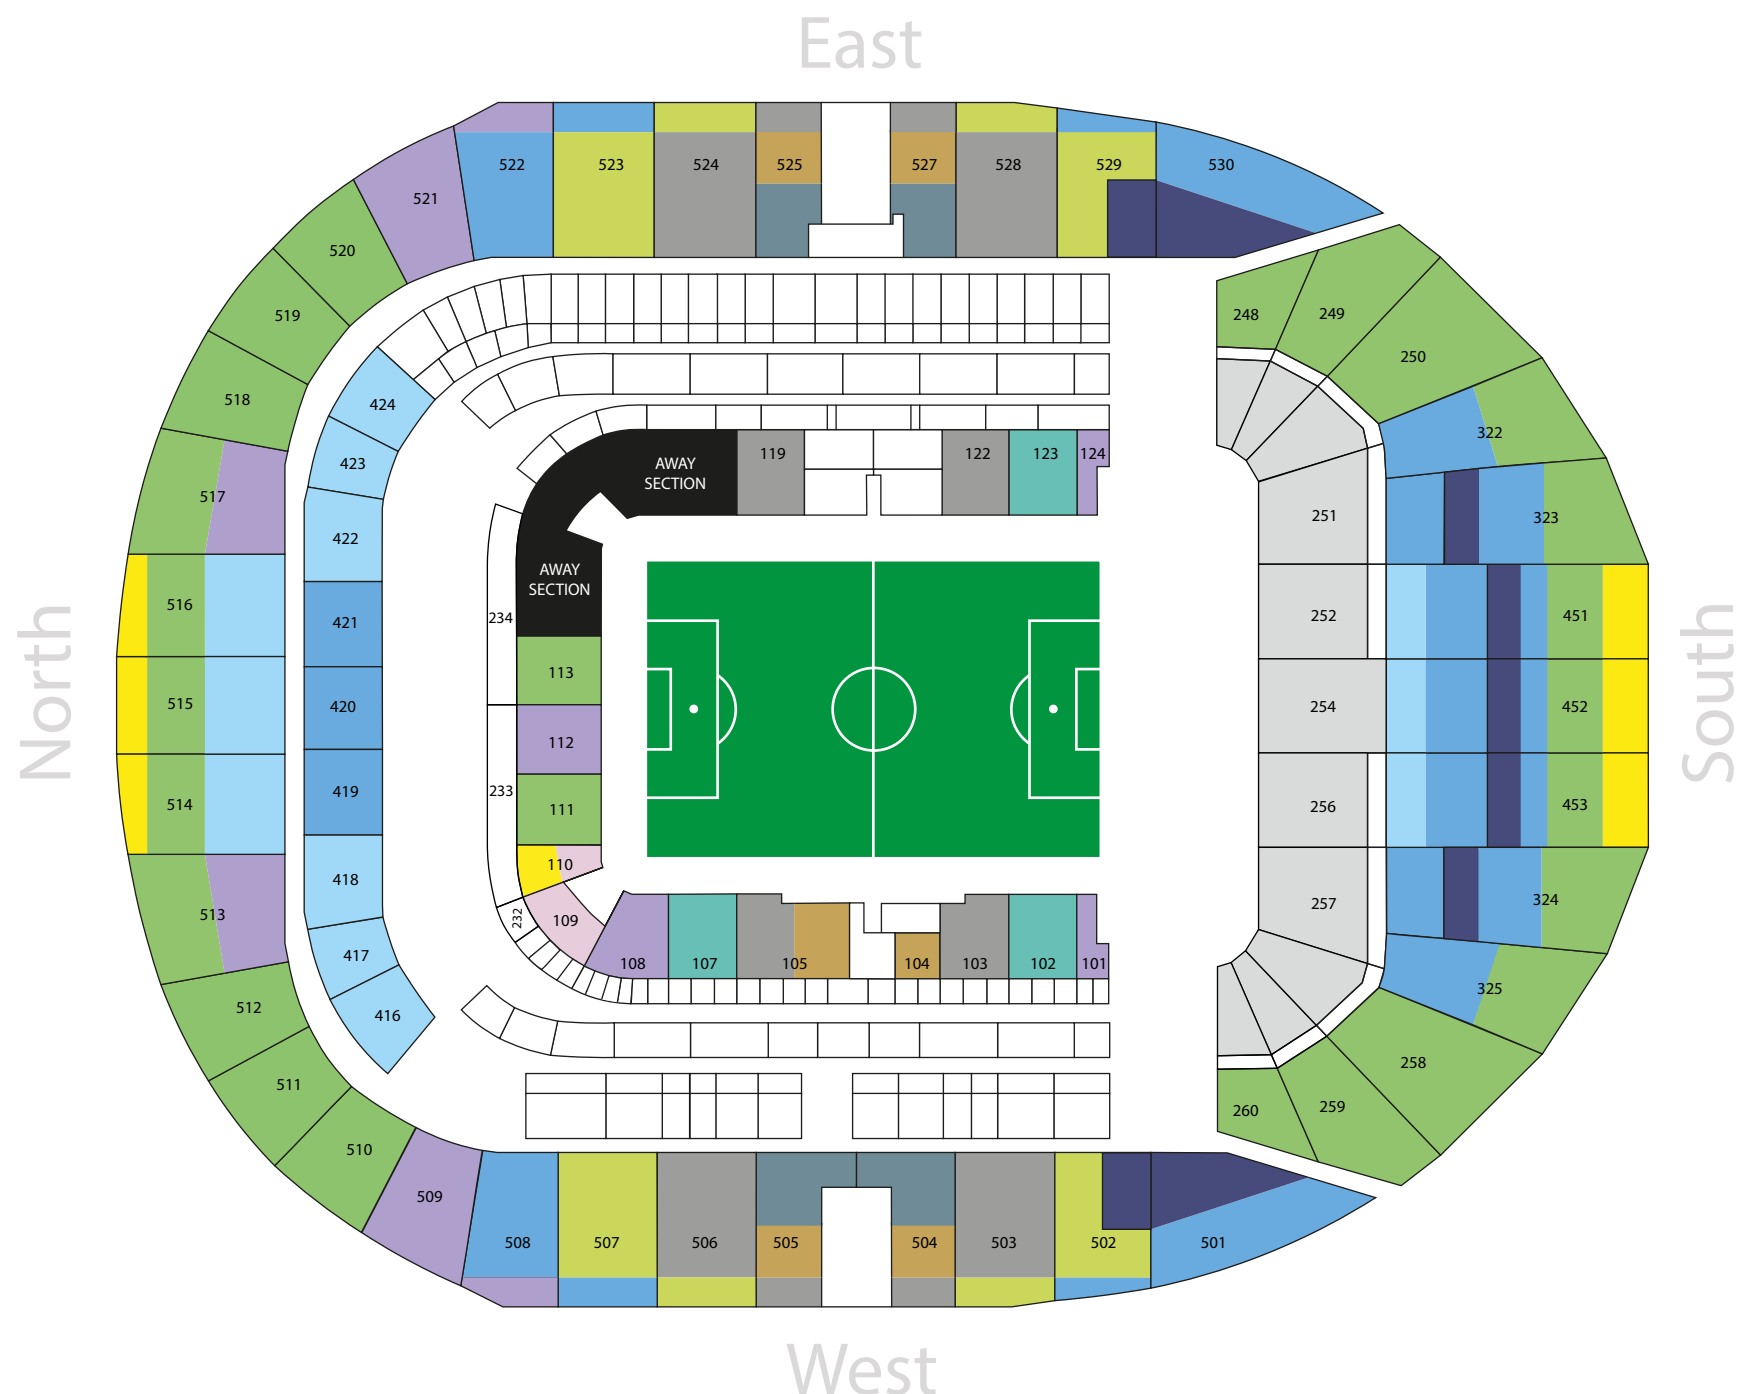

## Category B

Aston Villa, Brentford, Brighton & Hove Albion, Crystal Palace, Everton, Fulham, Nottingham Forest, West Ham United and Wolverhampton Wanderers.

	Adult	Senior	Young Adult	Junior
109, 110	£49	£24.50	£37	£24.50
110, 451 - 453, 514 - 516	£54	£27	£40.50	£27
111, 113, 248 - 250, 258 - 260, 322 - 325 451 - 453, 510-520	£58	£29	£43.50	£29*
248 - 252, 254-260	£61	£30.50	£46	n/a
101, 108, 112, 124, 508, 509, 513, 517, 521, 522	£61	£30.50	£46	£30.50
252, 254, 256, 416 - 418, 422 - 424, 514 - 516	£65	£32.50	£49	£32.50
251, 252, 254, 256, 257, 322 - 325, 419 - 421, 451 - 453, 501, 502, 507, 508, 522, 523, 529, 530	£70	n/a	n/a	n/a
102, 107, 123	£72	n/a	n/a	n/a
502, 503, 506, 507, 523, 524, 528, 529	£80	n/a	n/a	n/a
103, 105, 119, 122, 503 - 506, 524, 525, 527, 528	£96	n/a	n/a	n/a
104, 105, 504, 505, 525, 527	£96	n/a	n/a	n/a
504, 505, 525, 527	<i>No Match Ticket Availability</i>			
323, 324, 451, 453, 501, 502, 529, 530	<i>No Match Ticket Availability</i>			

### Approved Safe Standing Areas

Blocks 248-260 Rows 1-29 and Blocks 323, 324, 451, 452 and 453 rows 71-82.

\*Please note that Junior concessions are not available in the Safe Standing area in our single-tier South Stand as this area is not deemed suitable for children.

### Family Area

The following blocks make up our Family Area: 109, 110, 416, 417, 510, 511, 512