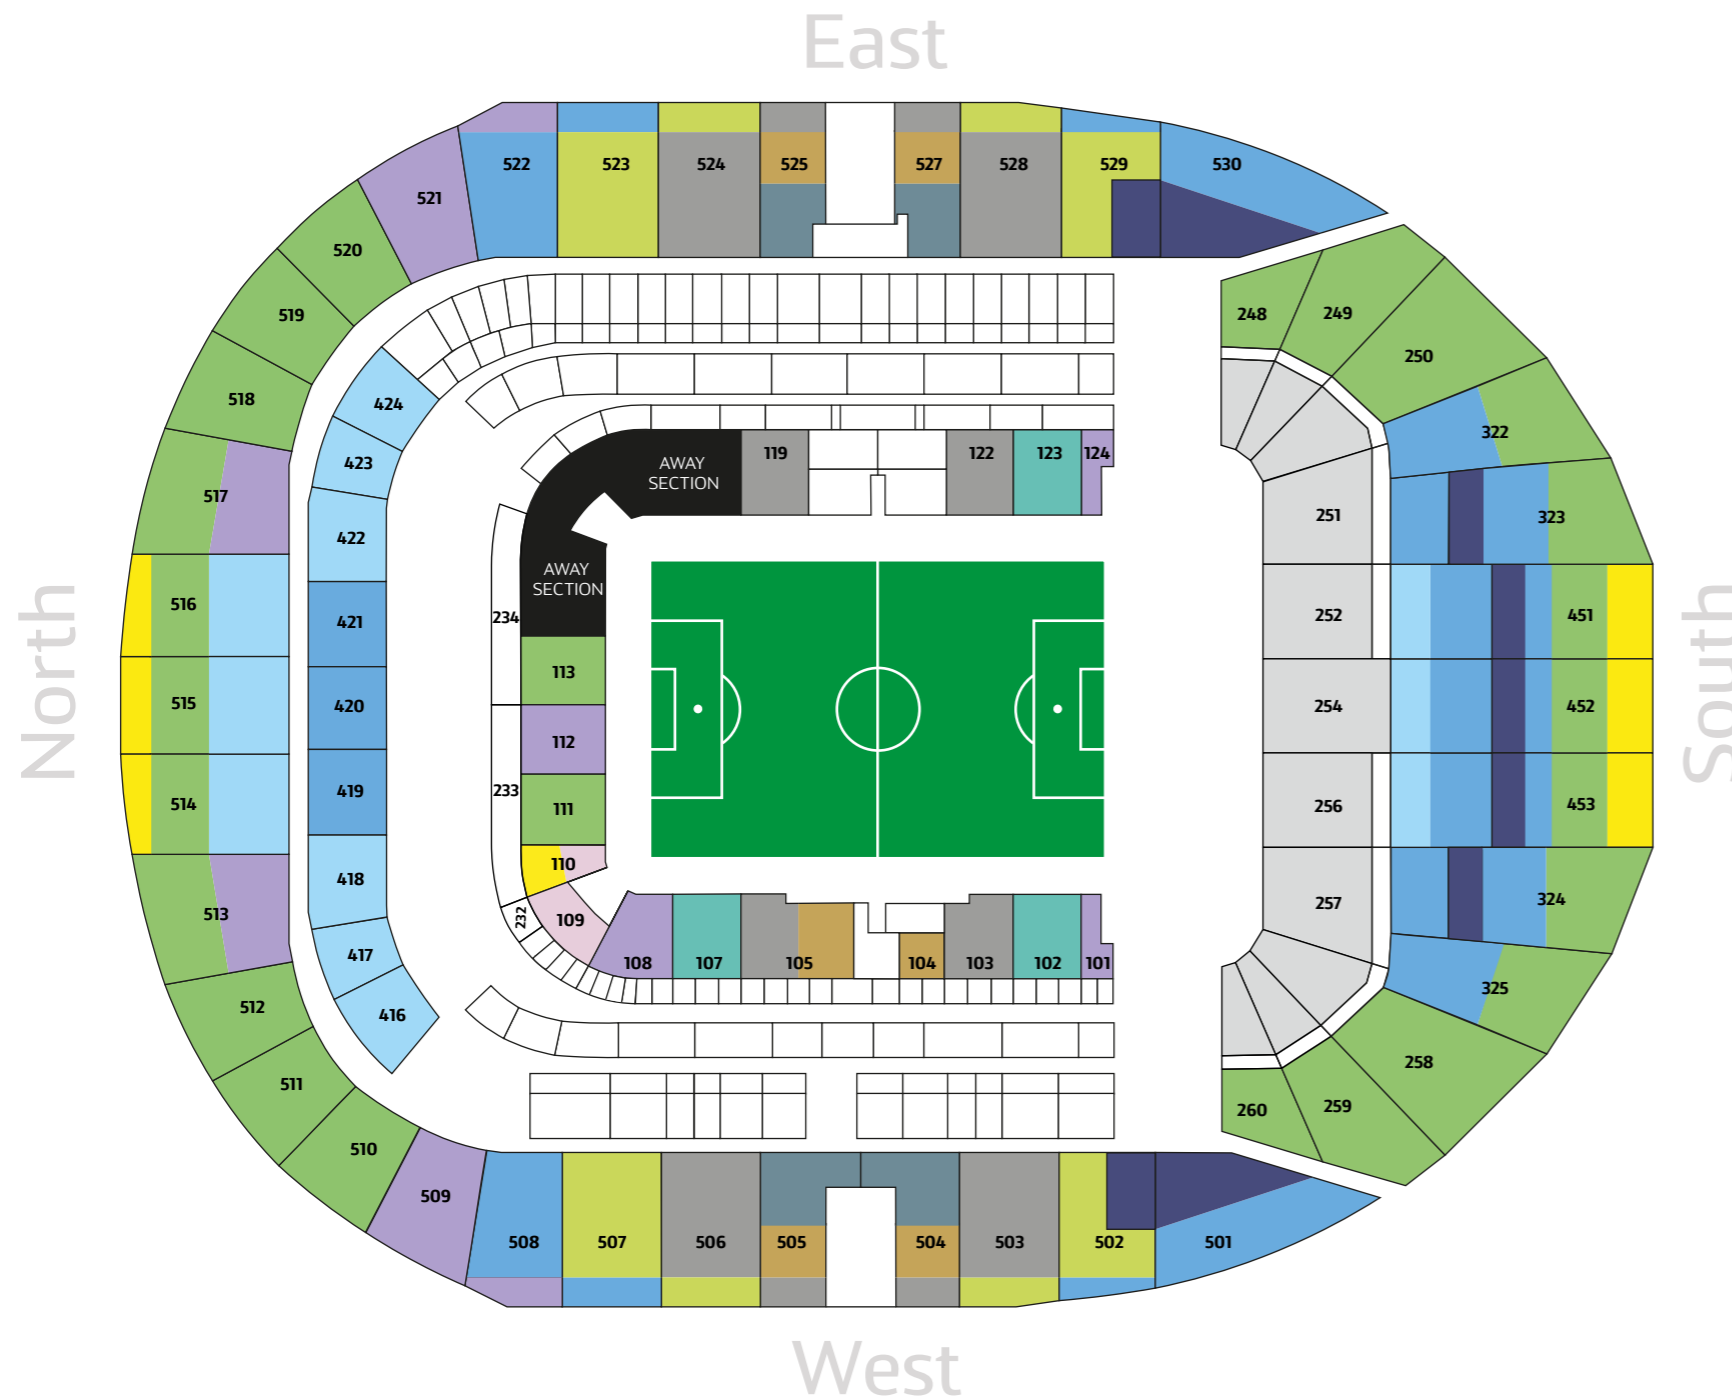

## Category A

Arsenal, Chelsea, Liverpool, Manchester City, Manchester United, Newcastle United

	Adult	Senior	Young Adult	Junior
109, 110	£65	£32.50	£49	£32.50
110, 451 - 453, 514 - 516	£71	£35.50	£53.50	£35.50
111, 113, 248 - 250, 258 - 260, 322 - 325 451 - 453, 510-520	£75	£37.50	£56.50	£37.50*
248 - 252, 254-260	£78	£39	£58.50	n/a
101, 108, 112, 124, 508, 509, 513, 517, 521, 522	£78	£39	£58.50	£39
252, 254, 256, 416 - 418, 422 - 424, 514 - 516	£83	£41.50	£62.50	£41.50
251, 252, 254, 256, 257, 322 - 325, 419 - 421, 451 - 453, 501, 502, 507, 508, 522, 523, 529, 530	£88	n/a	n/a	n/a
102, 107, 123	£93	n/a	n/a	n/a
502, 503, 506, 507, 523, 524, 528, 529	£95	n/a	n/a	n/a
103, 105, 119, 122, 503 - 506, 524, 525, 527, 528	£103	n/a	n/a	n/a
104, 105, 504, 505, 525, 527	£103	n/a	n/a	n/a
504, 505, 525, 527	<i>No Match Ticket Availability</i>			
323, 324, 451, 453, 501, 502, 529, 530	<i>No Match Ticket Availability</i>			

### Approved Safe Standing Areas

Blocks 248-260 Rows 1-29 and Blocks 323, 324, 451, 452 and 453 rows 71-82.

\*Please note that Junior concessions are not available in the Safe Standing area in our single-tier South Stand as this area is not deemed suitable for children.

### Family Area

The following blocks make up our Family Area: 109, 110, 416, 417, 510, 511, 512