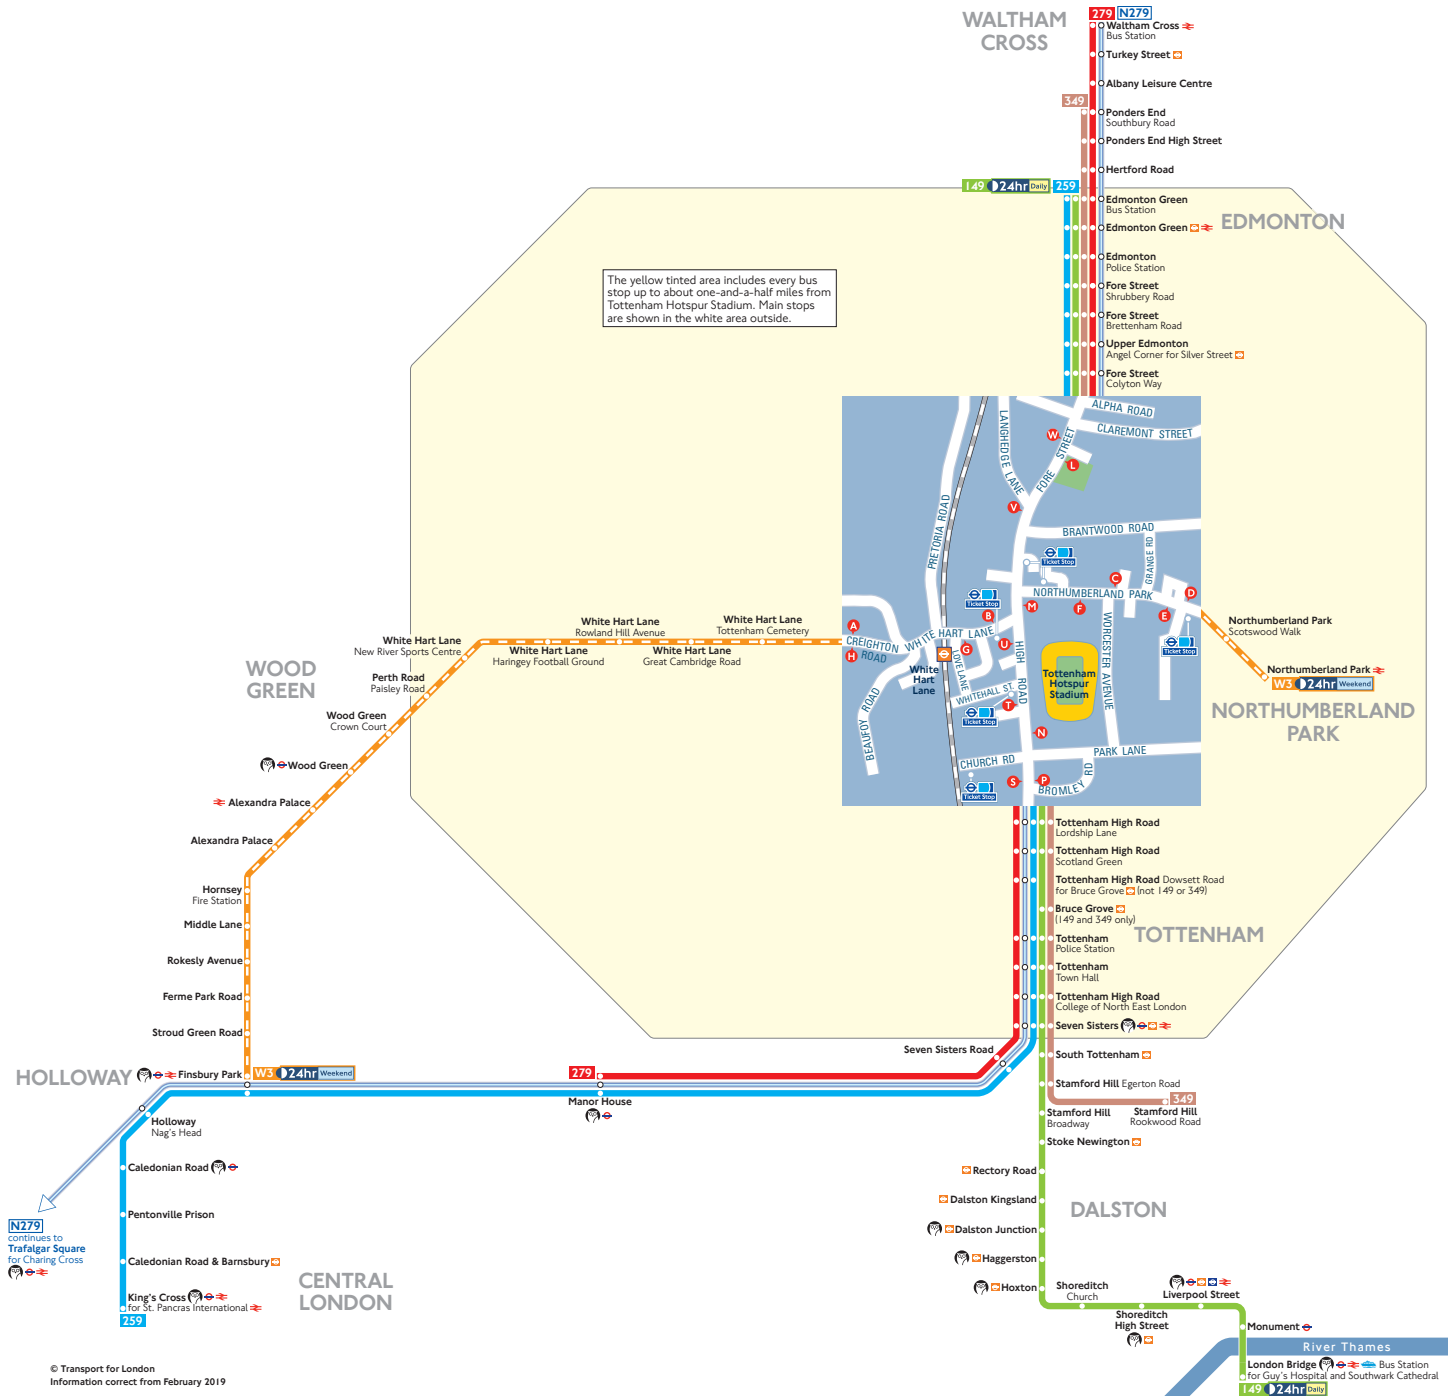

# Buses from Tottenham Hotspur Stadium

## Route finder

Bus route	Towards	Bus stops
149	Edmonton Green	S T U V W
	London Bridge	L M N P
259	Edmonton Green	S T U V W
	King's Cross	L M N P
	Manor House	L M N P
279	Waltham Cross	S T U V W
	Ponders End	S T U V W
349	Stamford Hill	L M N P
	Finsbury Park	E F G H
W3	Northumberland Park	A B C D

## Night buses

Bus route	Towards	Bus stops
N279	Trafalgar Square	L M N P
	Waltham Cross	S T U V W

## Key

- 149 Day buses in black
- N279 Night buses in blue
- Connections with London Underground
- Connections with London Overground
- Connections with TfL Rail
- Connections with National Rail
- Connections with river boats
- Operates daily with 24-hour service Friday and Saturday nights
- Tube/London Overground station with 24-hour service Friday and Saturday nights