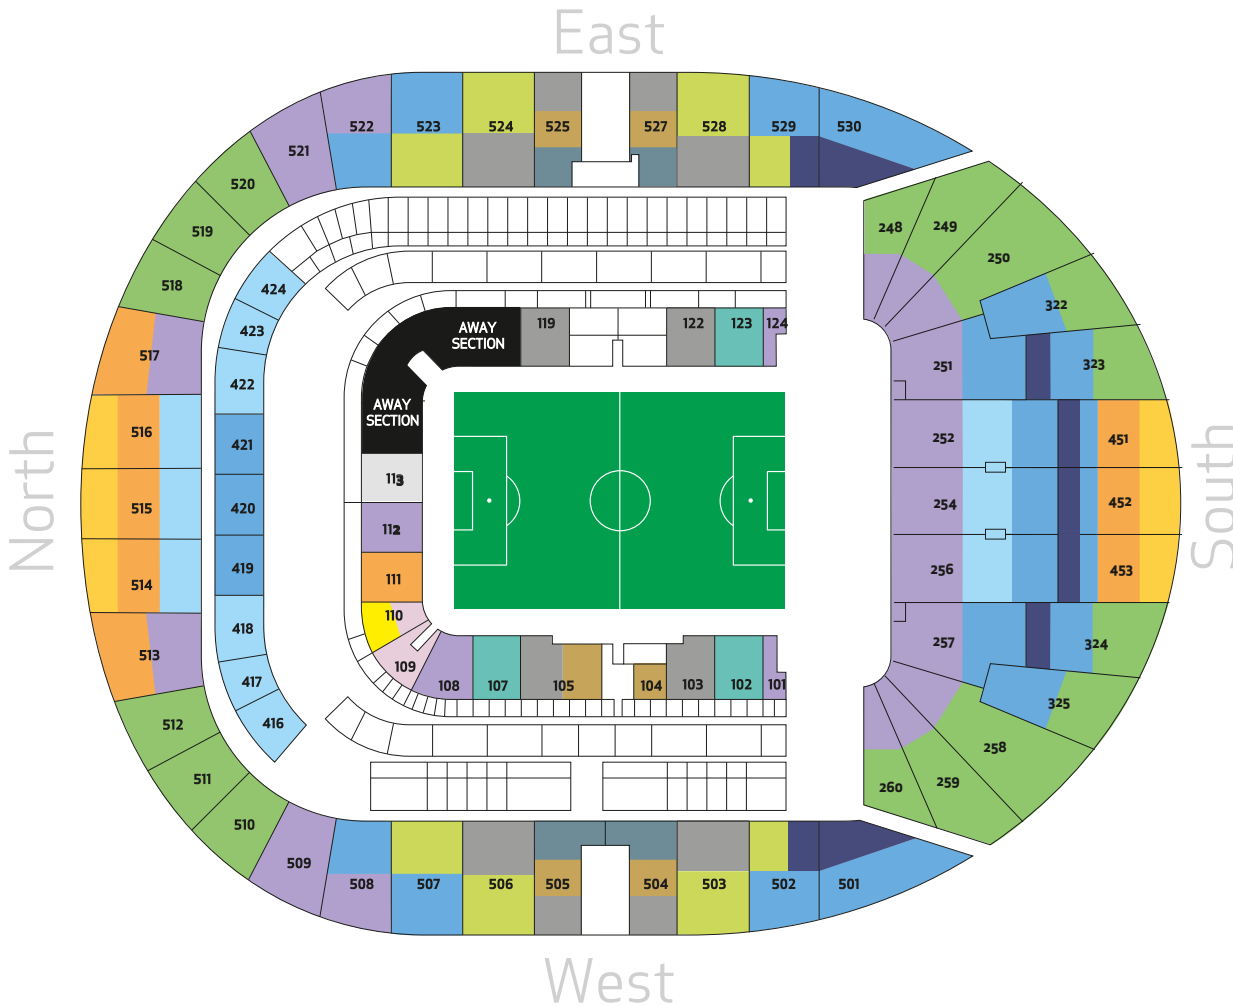

# Tottenham Hotspur Stadium | 2021/22 Season Ticket Prices

	Adult	Senior	Young Adult	Junior
	£807	£404	£605	£404
	£888	£444	£666	£444
	£908	£454	£681	£454
	£964	£482	£723	£482
	£990	£495	£743	£495
	£1,010	£505	£758	n/a
	£1,010	£505	£758	£505
	£1,142	£571	£857	£571
	£1,218	n/a	n/a	n/a
	£1,269	n/a	n/a	n/a
	£1,345	n/a	n/a	n/a
	£1,523	n/a	n/a	n/a
	£1,822	n/a	n/a	n/a
	£2,025	n/a	n/a	n/a
	£2,233*	n/a	n/a	n/a

\*1882 Season Ticket

### Family Area

The following blocks make up our Family Area: 109, 110, 416, 417, 510, 511, 512

Please note that Junior concessions are not available in the area that is future-proofed for Safe Standing in our single-tier South Stand as this area is not deemed suitable for children.