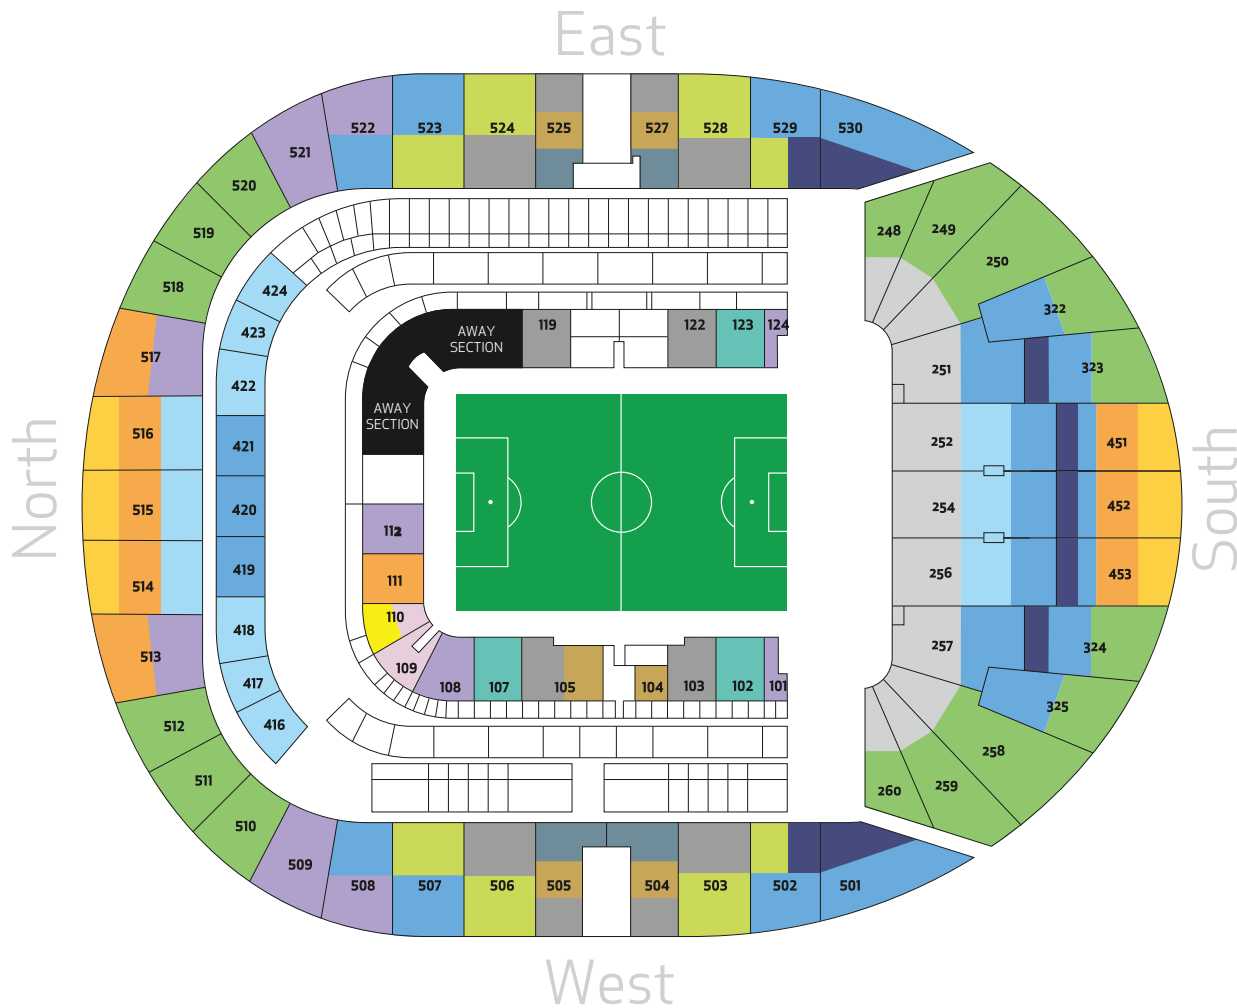

Tottenham Hotspur Stadium | 2021/22 Season Ticket Prices

	Adult	Senior	Young Adult	Junior
	£807	£404	£605	£404
	£888	£444	£666	£444
	£908	£454	£681	£454
	£964	£482	£723	£482
	£990	£495	£743	£495
	£1,010	£505	£758	n/a
	£1,010	£505	£758	£505
	£1,142	£571	£857	£571
	£1,218	n/a	n/a	n/a
	£1,269	n/a	n/a	n/a
	£1,345	n/a	n/a	n/a
	£1,523	n/a	n/a	n/a
	£1,822	n/a	n/a	n/a
	£2,025	n/a	n/a	n/a
	£2,233*	n/a	n/a	n/a

*1882 Season Ticket

Eligibility for Concessionary priced 2021/22 Season Tickets

Senior	Over 65 years old	Aged 65 years or over on 16 August 2021
Young Adult	Under 22 years old	Aged 21 years or younger on 16 August 2021
Junior	Under 18 years old	Aged 17 years or younger on 16 August 2021

Family Area

The following blocks make up our Family Area: 109, 110, 416, 417, 510, 511, 512

Please note that Junior concessions are not available in the area that is future-proofed for Safe Standing in our single-tier South Stand as this area is not deemed suitable for children.