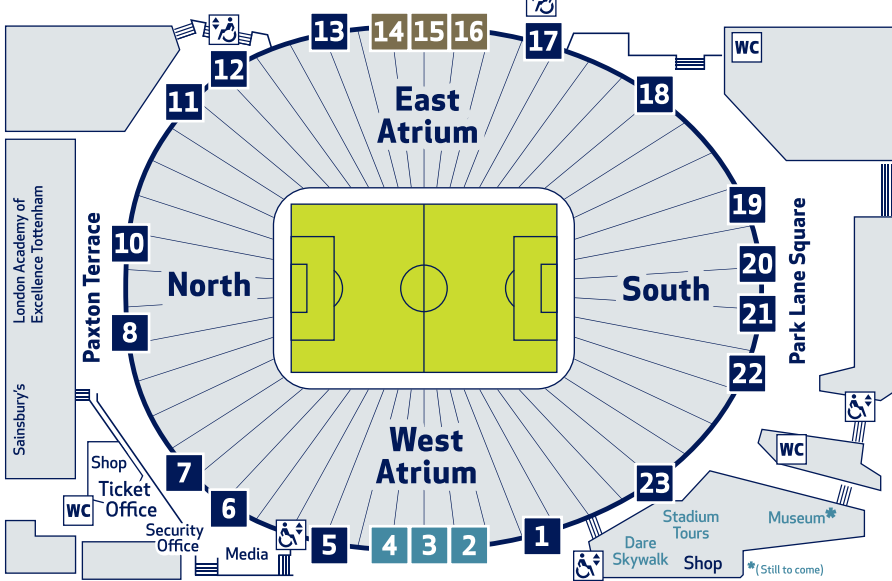

Northumberland Park

NORTHUMBERLAND PARK

Northumberland Park

PARK LANE

East Premium entrances

WORCESTER AVENUE

White Hart Lane
Overground

West Premium entrances

HIGH ROAD

Tottenham Hale
Seven Sisters
Overground, Underground and National Rail services