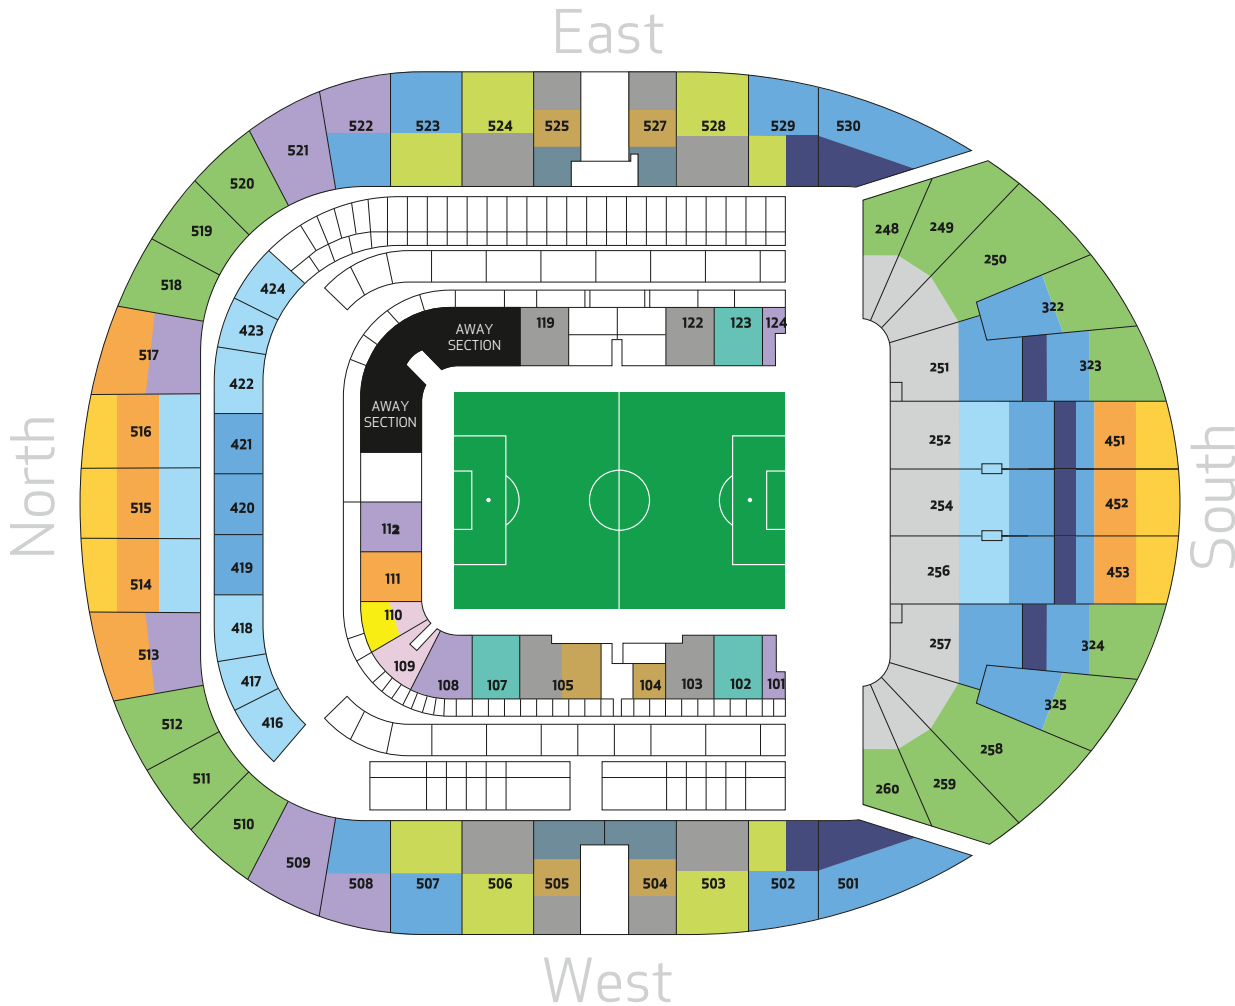

# Tottenham Hotspur Stadium | 2020/21 Season Ticket Prices

	Adult	Senior	Young Adult	Junior
	£807	£404	£605	£404
	£888	£444	£666	£444
	£908	£454	£681	£454
	£964	£482	£723	£482
	£990	£495	£743	£495
	£1,010	£505	£758	n/a
	£1,010	£505	£758	£505
	£1,142	£571	£857	£571
	£1,218	n/a	n/a	n/a
	£1,269	n/a	n/a	n/a
	£1,345	n/a	n/a	n/a
	£1,523	n/a	n/a	n/a
	£1,822	n/a	n/a	n/a
	£2,025	n/a	n/a	n/a
	£2,233*	n/a	n/a	n/a

\*1882 Season Ticket

## Eligibility for Concessionary priced 2020/21 Season Tickets

Senior	Over 65 years old	Aged 65 years or over on 16 August 2020
Young Adult	Under 22 years old	Aged 21 years or younger on 16 August 2020
Junior	Under 18 years old	Aged 17 years or younger on 16 August 2020

## Family Area

The following blocks make up our Family Area: 109, 110, 416, 417, 510, 511, 512

Please note that Junior concessions are not available in the area that is future-proofed for Safe Standing in our single-tier South Stand as this area is not deemed suitable for children.