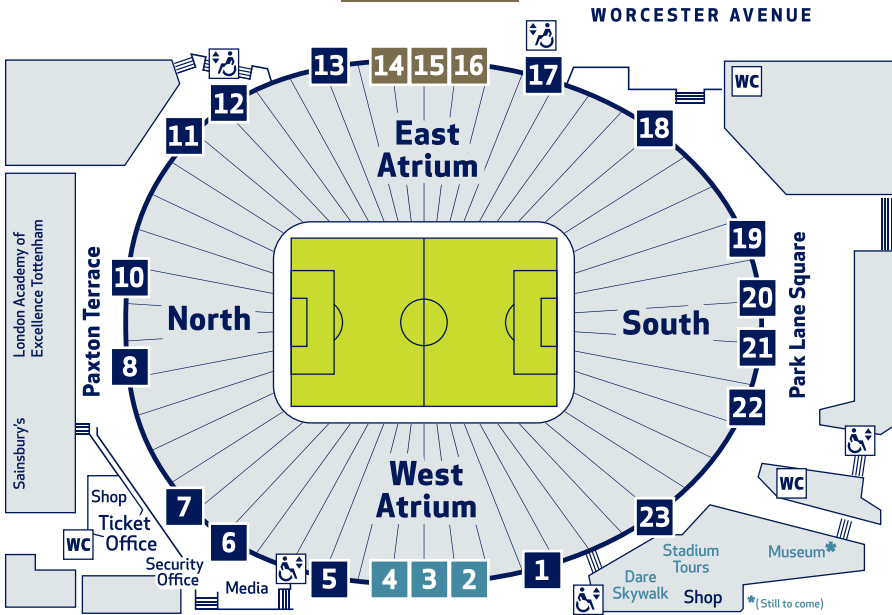

Northumberland Park

East Premium entrances

Northumberland Park

NORTHUMBERLAND PARK

White Hart Lane
Overground

West Premium entrances

HIGH ROAD

Tottenham Hale
Seven Sisters
Overground, Underground and National Rail services