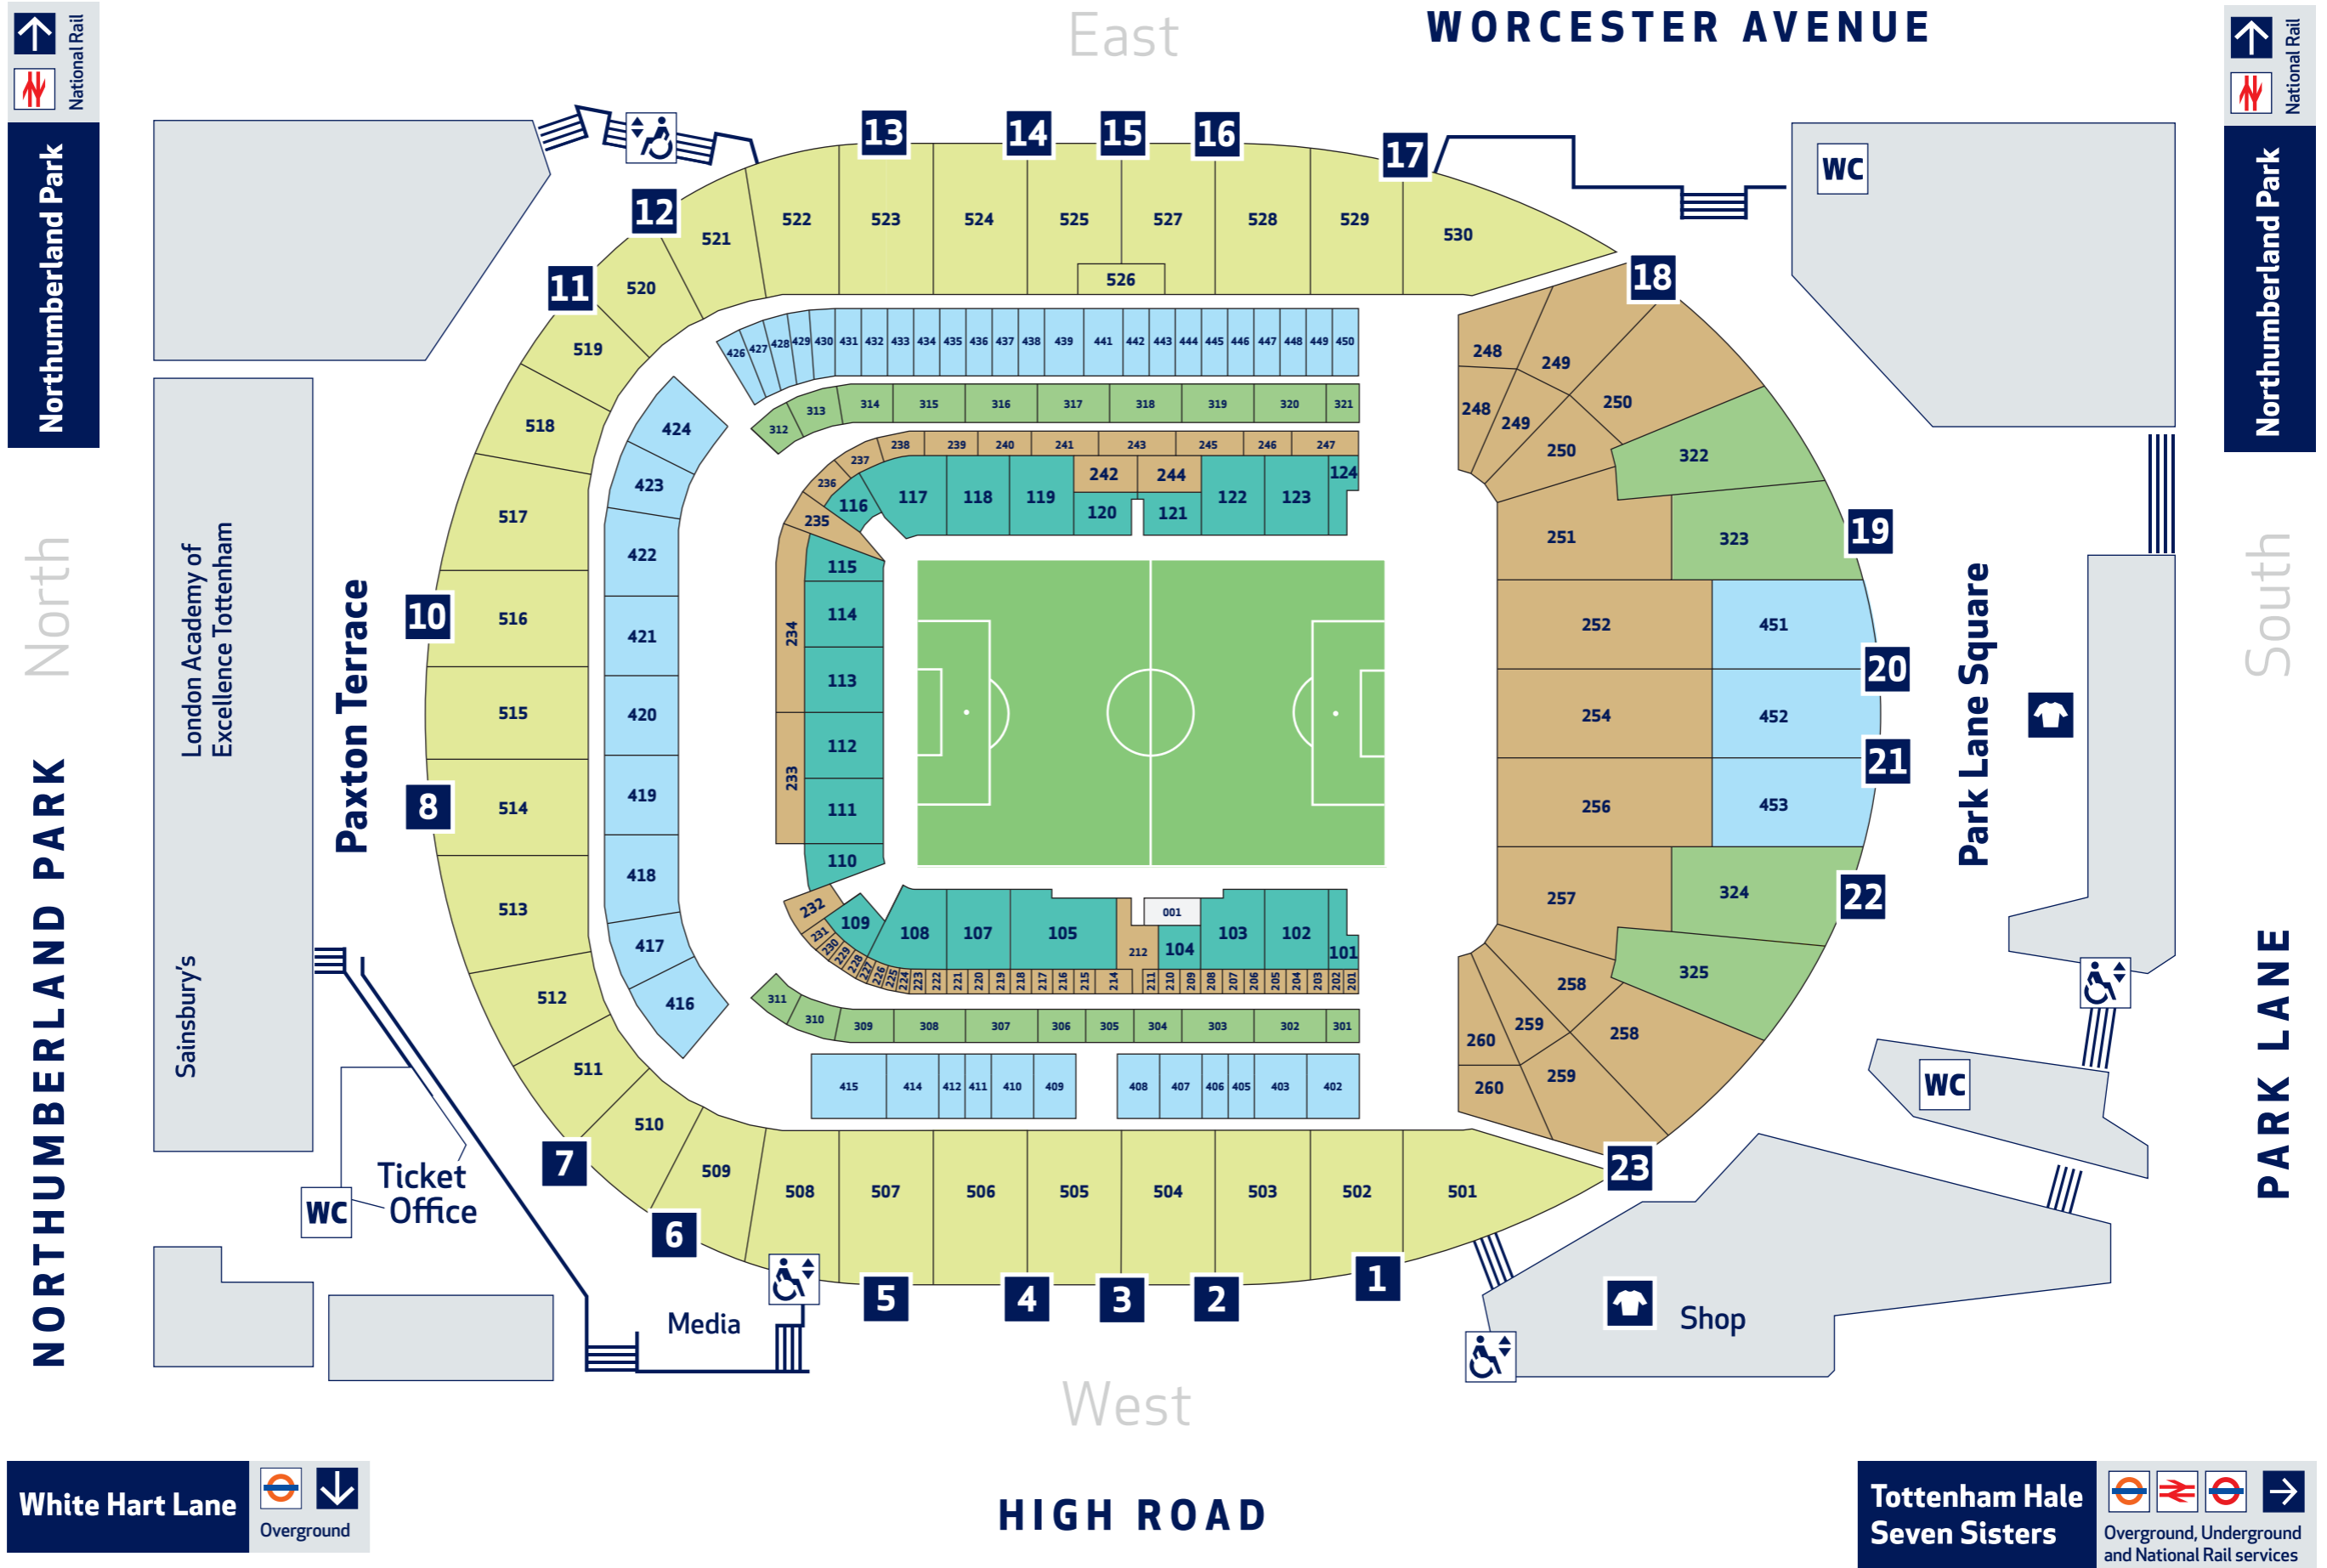

# Tottenham Hotspur Stadium

Please have your tickets ready before arriving at the Stadium

- Level 1
- Level 2
- Level 3
- Level 4
- Level 5

- 1** Entrances
- Merchandise

White Hart Lane Overground

Tottenham Hale Seven Sisters Overground, Underground and National Rail services