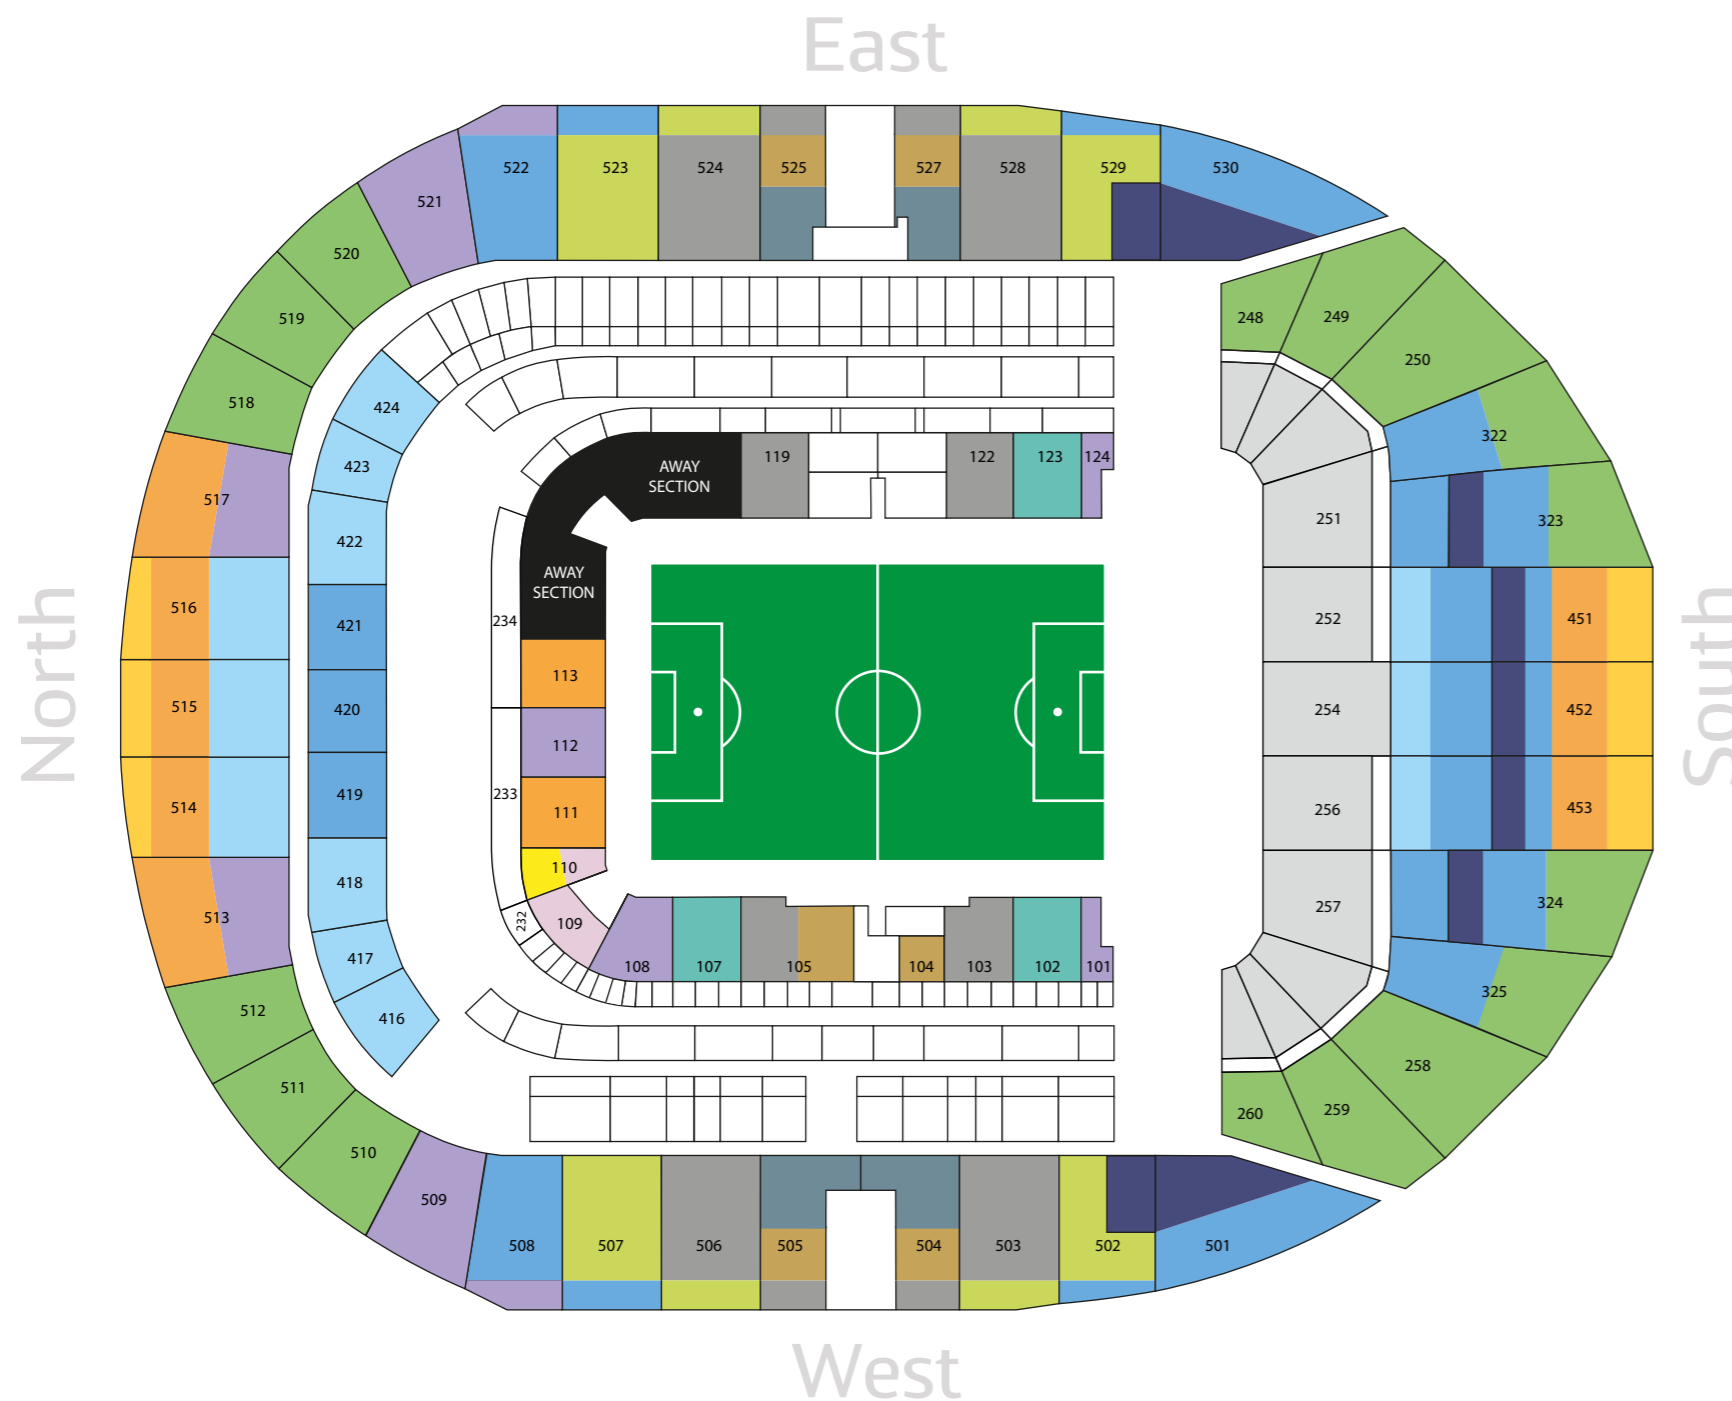

## Category A

Liverpool, Arsenal, Manchester City, Chelsea, Manchester United

	Adult	Senior	Young Adult	Junior
109, 110	£52	£26	£39	£26
451 - 453, 514 - 516	£56	£28	£42	£28*
110	£58	£29	43.50	£29
111, 113, 451 - 453, 513 - 517	£60	£30	£45	£30*
248 - 250, 258 - 260, 322 - 325, 510-512, 518-520	£62	£31	£46.50	£31*
248 - 252, 254-260	£65	£32	£49	n/a
101, 108, 112, 124, 508, 509, 513, 517, 521, 522	£65	£32	£49	£32
252, 254, 256, 416 - 418, 422 - 424, 514 - 516	£70	£35	£52.50	£35
251, 252, 254, 256, 257, 322 - 325, 419 - 421, 451 - 453, 501, 502, 507, 508, 522, 523, 529, 530	£75	n/a	n/a	n/a
102, 107, 123	£78	n/a	n/a	n/a
502, 503, 506, 507, 523, 524, 528, 529	£80	n/a	n/a	n/a
103, 105, 119, 122, 503 - 506, 524, 525, 527, 528	£88	n/a	n/a	n/a
104, 105, 504, 505, 525, 527	£98	n/a	n/a	n/a
504, 505, 525, 527	No Match Ticket Availability			
323, 324, 451, 453, 501, 502, 529, 530	No Match Ticket Availability			

### Approved Safe Standing Areas

Blocks 248-260 Rows 1-29 and Blocks 323, 324, 451, 452 and 453 rows 71-82.

\*Please note that Junior concessions are not available in the Safe Standing area in our single-tier South Stand as this area is not deemed suitable for children.

### Family Area

The following blocks make up our Family Area: 109, 110, 416, 417, 510, 511, 512