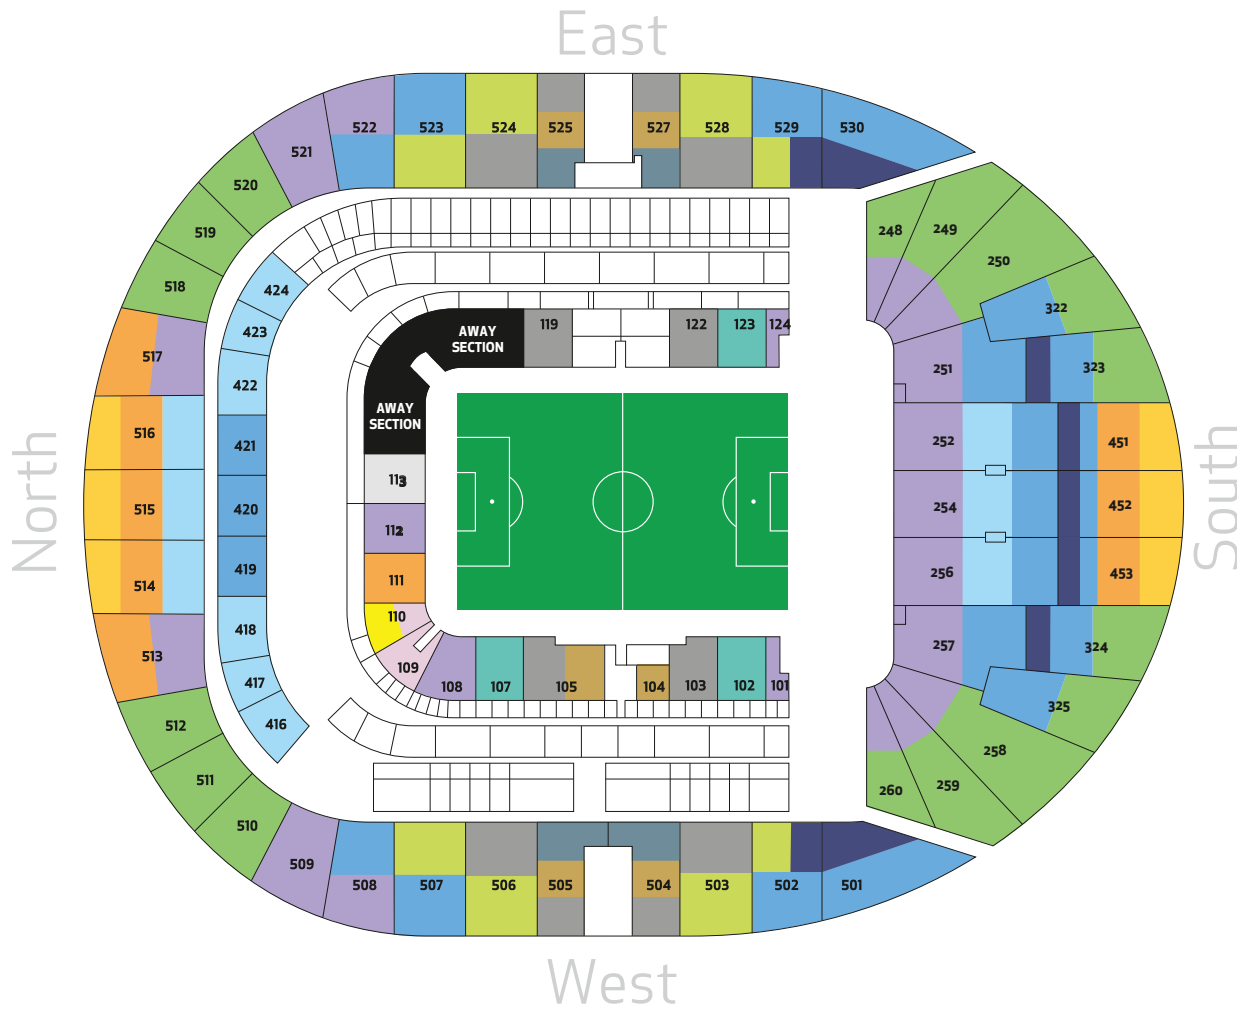

Tottenham Hotspur Stadium | Match Ticket Prices

Category C

	Adult	Senior	Young Adult	Junior
109, 110	£30	£15	£22.50	£15
451 - 453, 514 - 516	£35	£18	£26.50	£18
110	£37	£18	£28	£18
111, 451 - 453, 513 - 517	£40	£20	£30	£20
113	£40	£20	£30	£20
248 - 250, 258 - 260, 322 - 325, 510 - 512, 518 - 520	£42	£21	£31.50	£21
101, 108, 112, 124, 248 - 252, 254, 256 - 260, 508, 509, 513, 517, 521, 522	£45	£23	£34	£23
252, 254, 256, 416 - 418, 422 - 424, 514 - 516	£50	£25	£37.50	£25
251, 252, 254, 256, 257, 322 - 325, 419 - 421, 451 - 453, 501, 502, 507, 508, 522, 523, 529, 530	£55	n/a	n/a	n/a
102, 107, 123	£58	n/a	n/a	n/a
502, 503, 506, 507, 523, 524, 528, 529	£60	n/a	n/a	n/a
103, 105, 119, 122, 503 - 506, 524, 525, 527, 528	£65	n/a	n/a	n/a
104, 105, 504, 505, 525, 527	£80	n/a	n/a	n/a
504, 505, 525, 527	No Match Ticket Availability			
323, 324, 451, 453, 501, 502, 529, 530	No Match Ticket Availability			

Eligibility for Concessionary priced Match Tickets

Senior	Over 65 years old	Aged 65 years or over on 10 August 2019
Young Adult	Under 22 years old	Aged 21 years or younger on 10 August 2019
Junior	Under 18 years old	Aged 17 years or younger on 10 August 2019