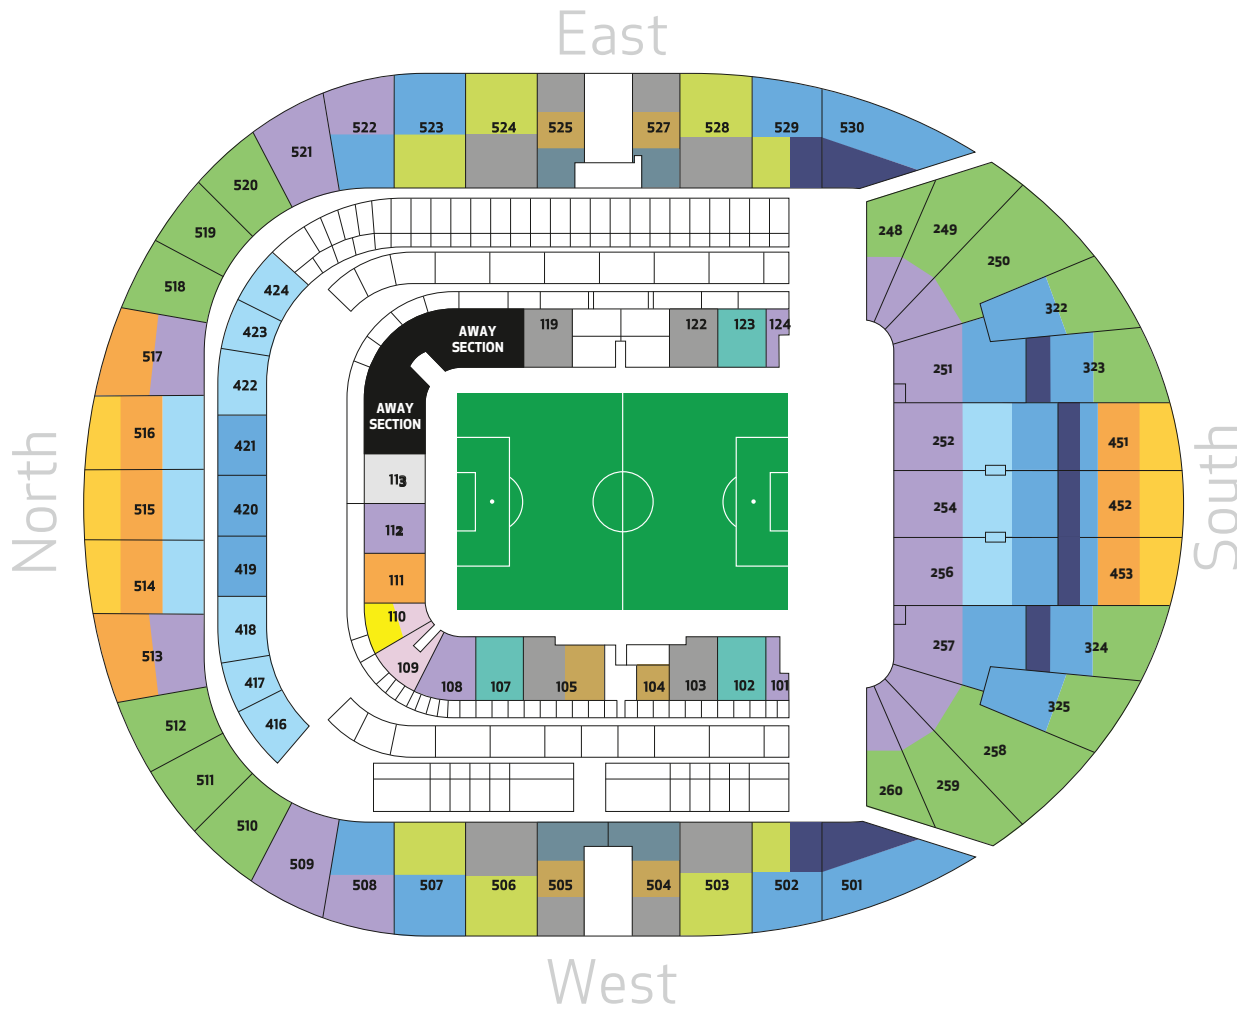

Tottenham Hotspur Stadium | Match Ticket Prices

Category A

	Adult	Senior	Young Adult	Junior
109, 110	£52	£26	£39	£26
451 - 453, 514 - 516	£56	£28	£42	£28
110	£58	£29	£43.50	£29
111, 451 - 453, 513 - 517	£60	£30	£45	£30
113	£60	£30	£45	£30
248 - 250, 258 - 260, 322 - 325, 510 - 512, 518 - 520	£62	£31	£46.50	£31
101, 108, 112, 124, 248 - 252, 254, 256 - 260, 508, 509, 513, 517, 521, 522	£65	£32	£49	£32
252, 254, 256, 416 - 418, 422 - 424, 514 - 516	£70	£35	£52.50	£35
251, 252, 254, 256, 257, 322 - 325, 419 - 421, 451 - 453, 501, 502, 507, 508, 522, 523, 529, 530	£75	n/a	n/a	n/a
102, 107, 123	£78	n/a	n/a	n/a
502, 503, 506, 507, 523, 524, 528, 529	£80	n/a	n/a	n/a
103, 105, 119, 122, 503 - 506, 524, 525, 527, 528	£88	n/a	n/a	n/a
104, 105, 504, 505, 525, 527	£98	n/a	n/a	n/a
504, 505, 525, 527	No Match Ticket Availability			
323, 324, 451, 453, 501, 502, 529, 530	No Match Ticket Availability			

Eligibility for Concessionary priced Match Tickets

Senior	Over 65 years old	Aged 65 years or over on 10 August 2019
Young Adult	Under 22 years old	Aged 21 years or younger on 10 August 2019
Junior	Under 18 years old	Aged 17 years or younger on 10 August 2019