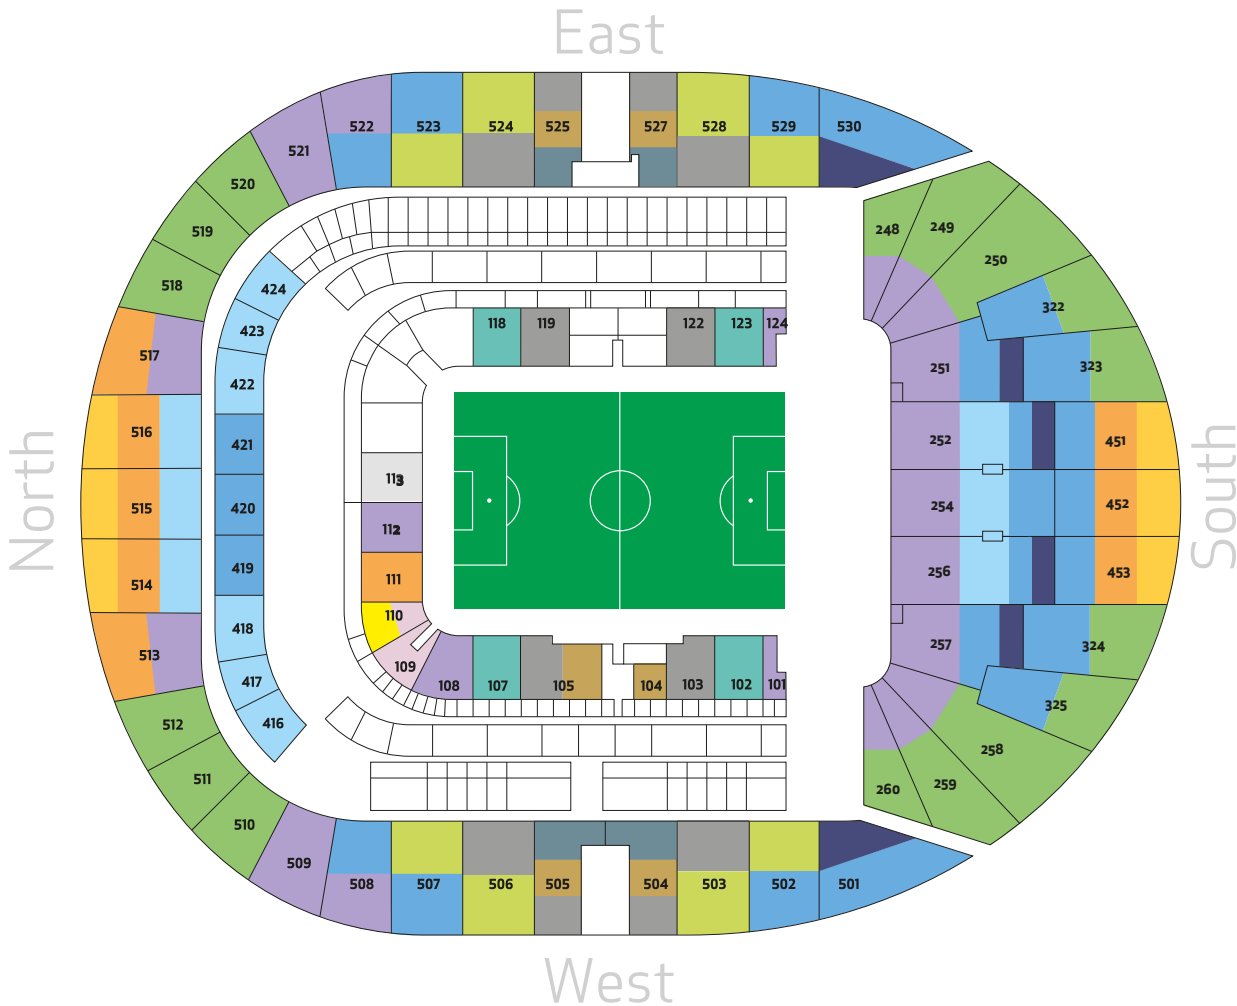

Tottenham Hotspur Stadium | 2019/20 Season Ticket Prices

	Adult	Senior	Young Adult	Junior
	£795	£397.50	£595	£397.50
	£875	£437.50	£656	£437.50
	£895	£447.50	£670	£447.50
	£950	£475	£712.50	£475
	£975	£487.50	£730	£487.50
	£995	£497.50	£745	n/a
	£995	£497.50	£745	£497.50
	£1,125	£562.50	£843.50	£562.50
	£1,200	n/a	n/a	n/a
	£1,250	n/a	n/a	n/a
	£1,325	n/a	n/a	n/a
	£1,500	n/a	n/a	n/a
	£1,795	n/a	n/a	n/a
	£1,995	n/a	n/a	n/a
	£2,200	n/a	n/a	n/a

Eligibility for Concessionary priced 2019/20 Season Tickets

Senior	Over 65 years old	Aged 65 years or over on 16 August 2019
Young Adult	Under 22 years old	Aged 21 years or younger on 16 August 2019
Junior	Under 18 years old	Aged 17 years or younger on 16 August 2019

Family Area

The following blocks make up our Family Area: 109, 110, 416, 417, 510, 511, 512

Please note that Junior concessions are not available in the area that is future-proofed for Safe Standing in our single-tier South Stand as this area is not deemed suitable for children.