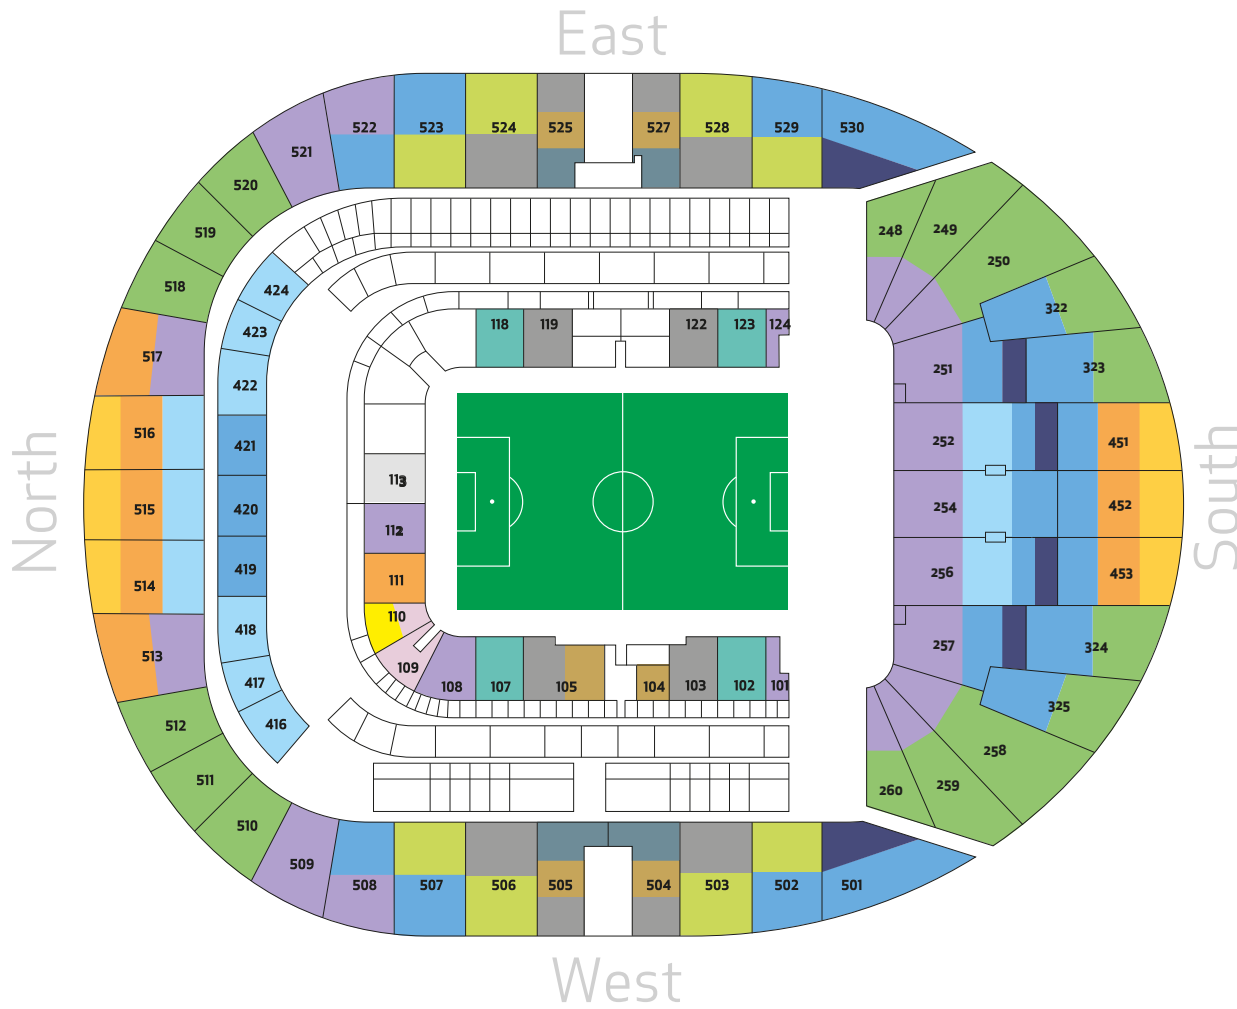

Tottenham Hotspur Stadium | Match Ticket Prices

Category C

	Adult	Senior	Young Adult	Junior
109, 110	£30	£15	£22.50	£15
451 - 453, 514 - 516	£35	£18	£26.50	£18
110	£37	£18	£28	£18
111, 451 - 453, 513 - 517	£40	£20	£30	£20
113	£40	£20	£30	£20
248 - 250, 258 - 260, 322 - 325, 510 - 512, 518 - 520	£42	£21	£31.50	£21
101, 108, 112, 124, 248 - 252, 254, 256 - 260, 508, 509, 513, 517, 521, 522	£45	£23	£34	£23
252, 254, 256, 416 - 418, 422 - 424, 514 - 516	£50	£25	£37.50	£25
251, 252, 254, 256, 257, 322 - 325, 419 - 421, 451 - 453, 501, 502, 507, 508, 522, 523, 529, 530	£55	n/a	n/a	n/a
102, 107, 118, 123	£58	n/a	n/a	n/a
502, 503, 506, 507, 523, 524, 528, 529	£60	n/a	n/a	n/a
103, 105, 119, 122, 503 - 506, 524, 525, 527, 528	£65	n/a	n/a	n/a
104, 105, 504, 505, 525, 527	£80	n/a	n/a	n/a
504, 505, 525, 527	No Match Ticket Availability			
323, 324, 451, 453, 501, 530	No Match Ticket Availability			

Eligibility for Concessionary priced Match Tickets

Senior	Over 65 years old	Aged 65 years or over on 16 August 2018
Young Adult	Under 22 years old	Aged 21 years or younger on 16 August 2018
Junior	Under 18 years old	Aged 17 years or younger on 16 August 2018