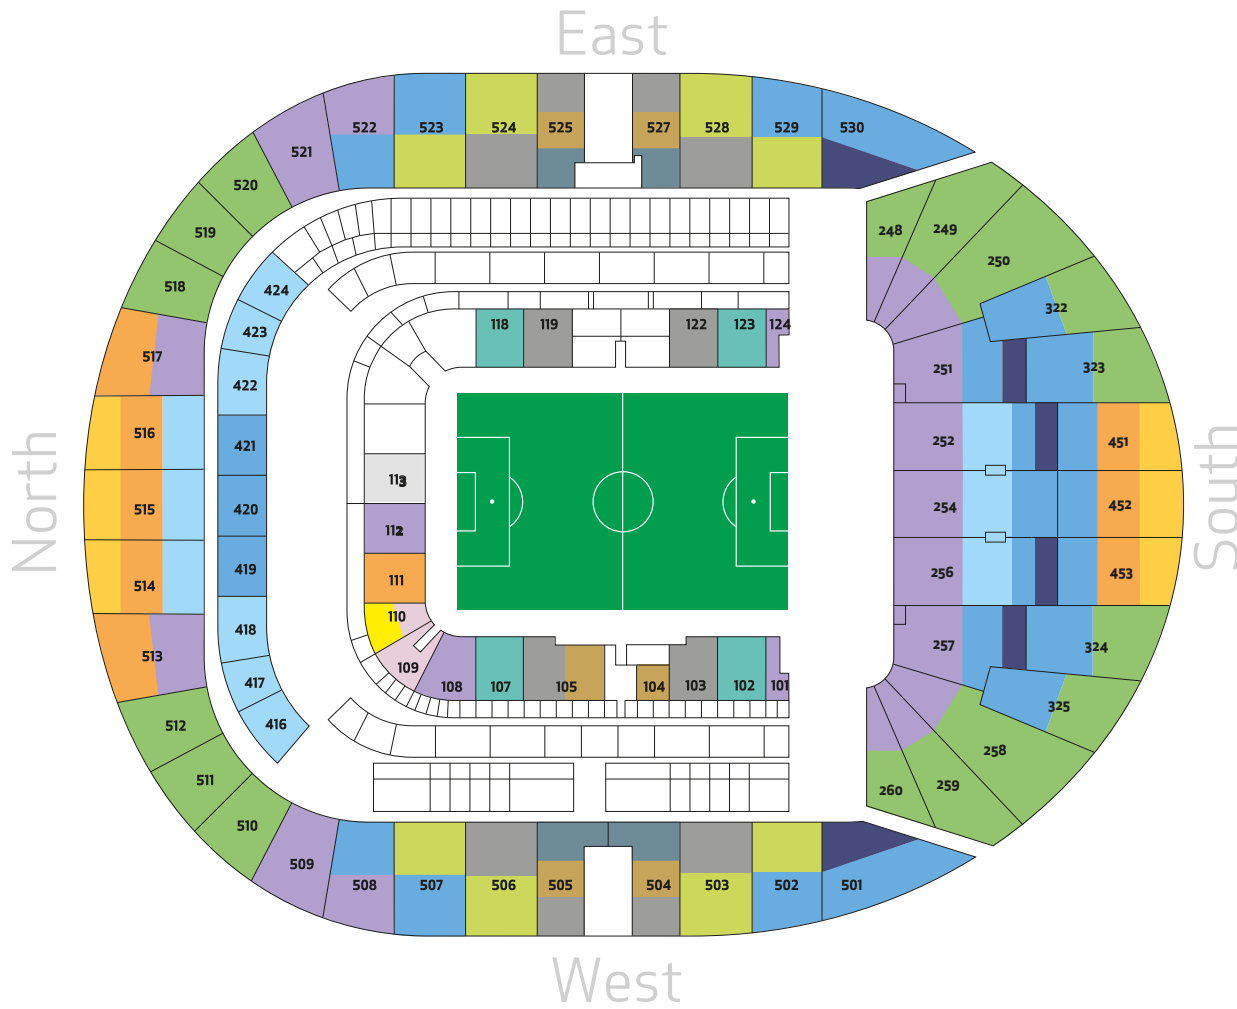

Tottenham Hotspur Stadium | Match Ticket Prices

Category B

| | Adult | Senior | Young Adult | Junior |
|--|------------------------------|--------|-------------|--------|
| 109, 110 | £43 | £22 | £32.50 | £22 |
| 451 - 453, 514 - 516 | £47 | £24 | £35.50 | £24 |
| 110 | £48 | £24 | £36 | £24 |
| 111, 451 - 453, 513 - 517 | £50 | £25 | £37.50 | £25 |
| 113 | £50 | £25 | £37.50 | £25 |
| 248 - 250, 258 - 260, 322 - 325, 510 - 512, 518 - 520 | £52 | £26 | £39 | £26 |
| 101, 108, 112, 124, 248 - 252, 254, 256 - 260, 508, 509, 513, 517, 521, 522 | £55 | £28 | £41.50 | £28 |
| 252, 254, 256, 416 - 418, 422 - 424, 514 - 516 | £60 | £30 | £45 | £30 |
| 251, 252, 254, 256, 257, 322 - 325, 419 - 421, 451 - 453, 501, 502, 507, 508, 522, 523, 529, 530 | £65 | n/a | n/a | n/a |
| 102, 107, 118, 123 | £68 | n/a | n/a | n/a |
| 502, 503, 506, 507, 523, 524, 528, 529 | £72 | n/a | n/a | n/a |
| 103, 105, 119, 122, 503 - 506, 524, 525, 527, 528 | £80 | n/a | n/a | n/a |
| 104, 105, 504, 505, 525, 527 | £95 | n/a | n/a | n/a |
| 504, 505, 525, 527 | No Match Ticket Availability | | | |
| 323, 324, 451, 453, 501, 530 | No Match Ticket Availability | | | |

Eligibility for Concessionary priced Match Tickets

| | | |
|-------------|--------------------|--|
| Senior | Over 65 years old | Aged 65 years or over on 16 August 2018 |
| Young Adult | Under 22 years old | Aged 21 years or younger on 16 August 2018 |
| Junior | Under 18 years old | Aged 17 years or younger on 16 August 2018 |