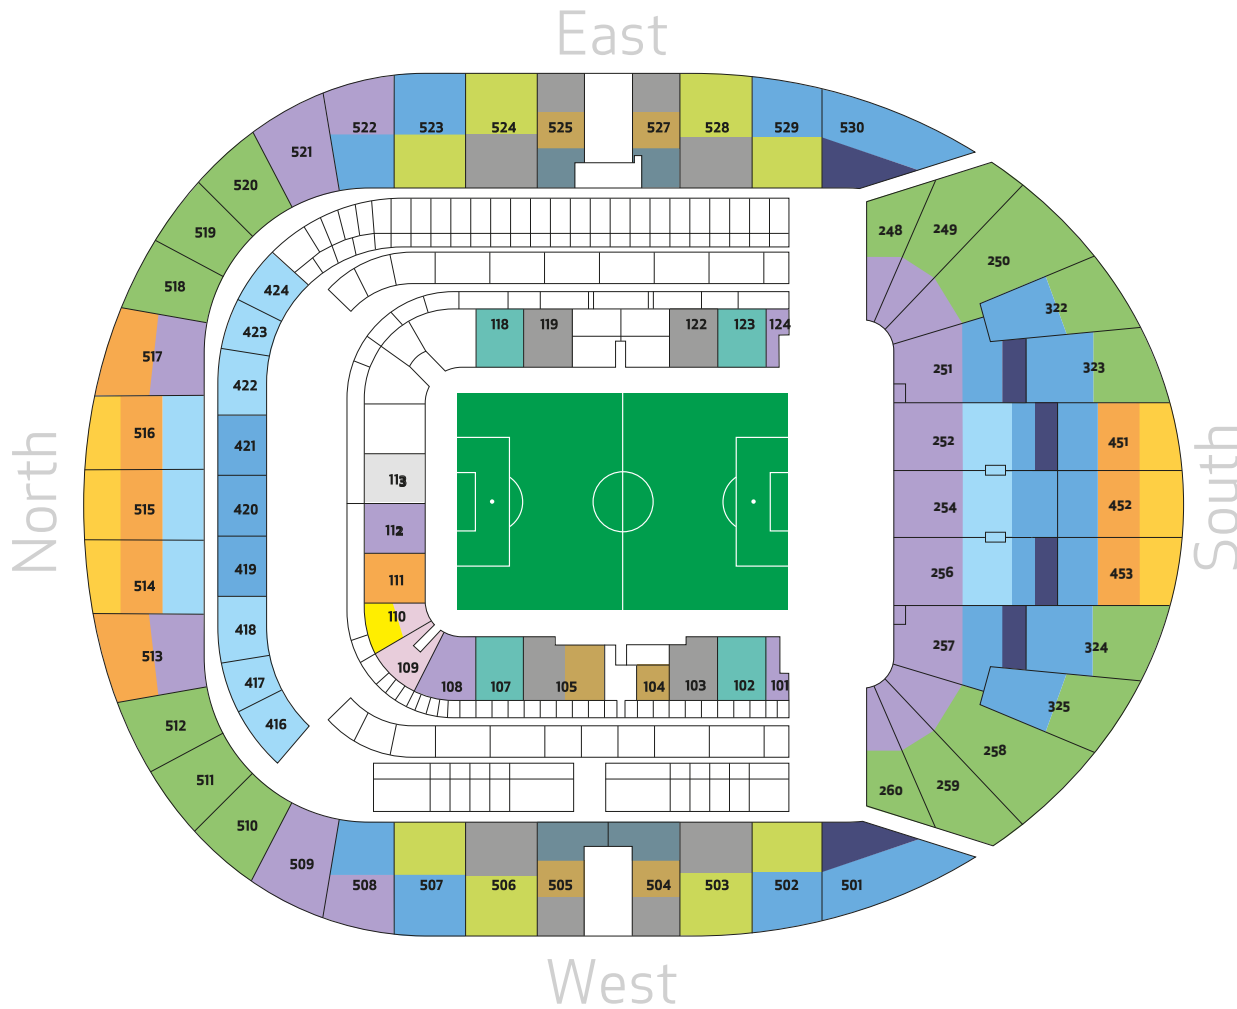

Tottenham Hotspur Stadium | Match Ticket Prices

Category A

	Adult	Senior	Young Adult	Junior
109, 110	£52	£26	£39	£26
451 - 453, 514 - 516	£56	£28	£42	£28
110	£58	£29	£43.50	£29
111, 451 - 453, 513 - 517	£60	£30	£45	£30
113	£60	£30	£45	£30
248 - 250, 258 - 260, 322 - 325, 510-512, 518-520	£62	£31	£46.50	£31
101, 108, 112, 124, 248 - 252, 254, 256 - 260, 508, 509, 513, 517, 521, 522	£65	£32	£49	£32
252, 254, 256, 416 - 418, 422 - 424, 514 - 516	£70	£35	£52.50	£35
251, 252, 254, 256, 257, 322 - 325, 419 - 421, 451 - 453, 501, 502, 507, 508, 522, 523, 529, 530	£75	n/a	n/a	n/a
102, 107, 118, 123	£78	n/a	n/a	n/a
502, 503, 506, 507, 523, 524, 528, 529	£80	n/a	n/a	n/a
103, 105, 119, 122, 503 - 506, 524, 525, 527, 528	£88	n/a	n/a	n/a
104, 105, 504, 505, 525, 527	£98	n/a	n/a	n/a
504, 505, 525, 527	No Match Ticket Availability			
323, 324, 451, 453, 501, 530	No Match Ticket Availability			

Eligibility for Concessionary priced Match Tickets

Senior	Over 65 years old	Aged 65 years or over on 16 August 2018
Young Adult	Under 22 years old	Aged 21 years or younger on 16 August 2018
Junior	Under 18 years old	Aged 17 years or younger on 16 August 2018