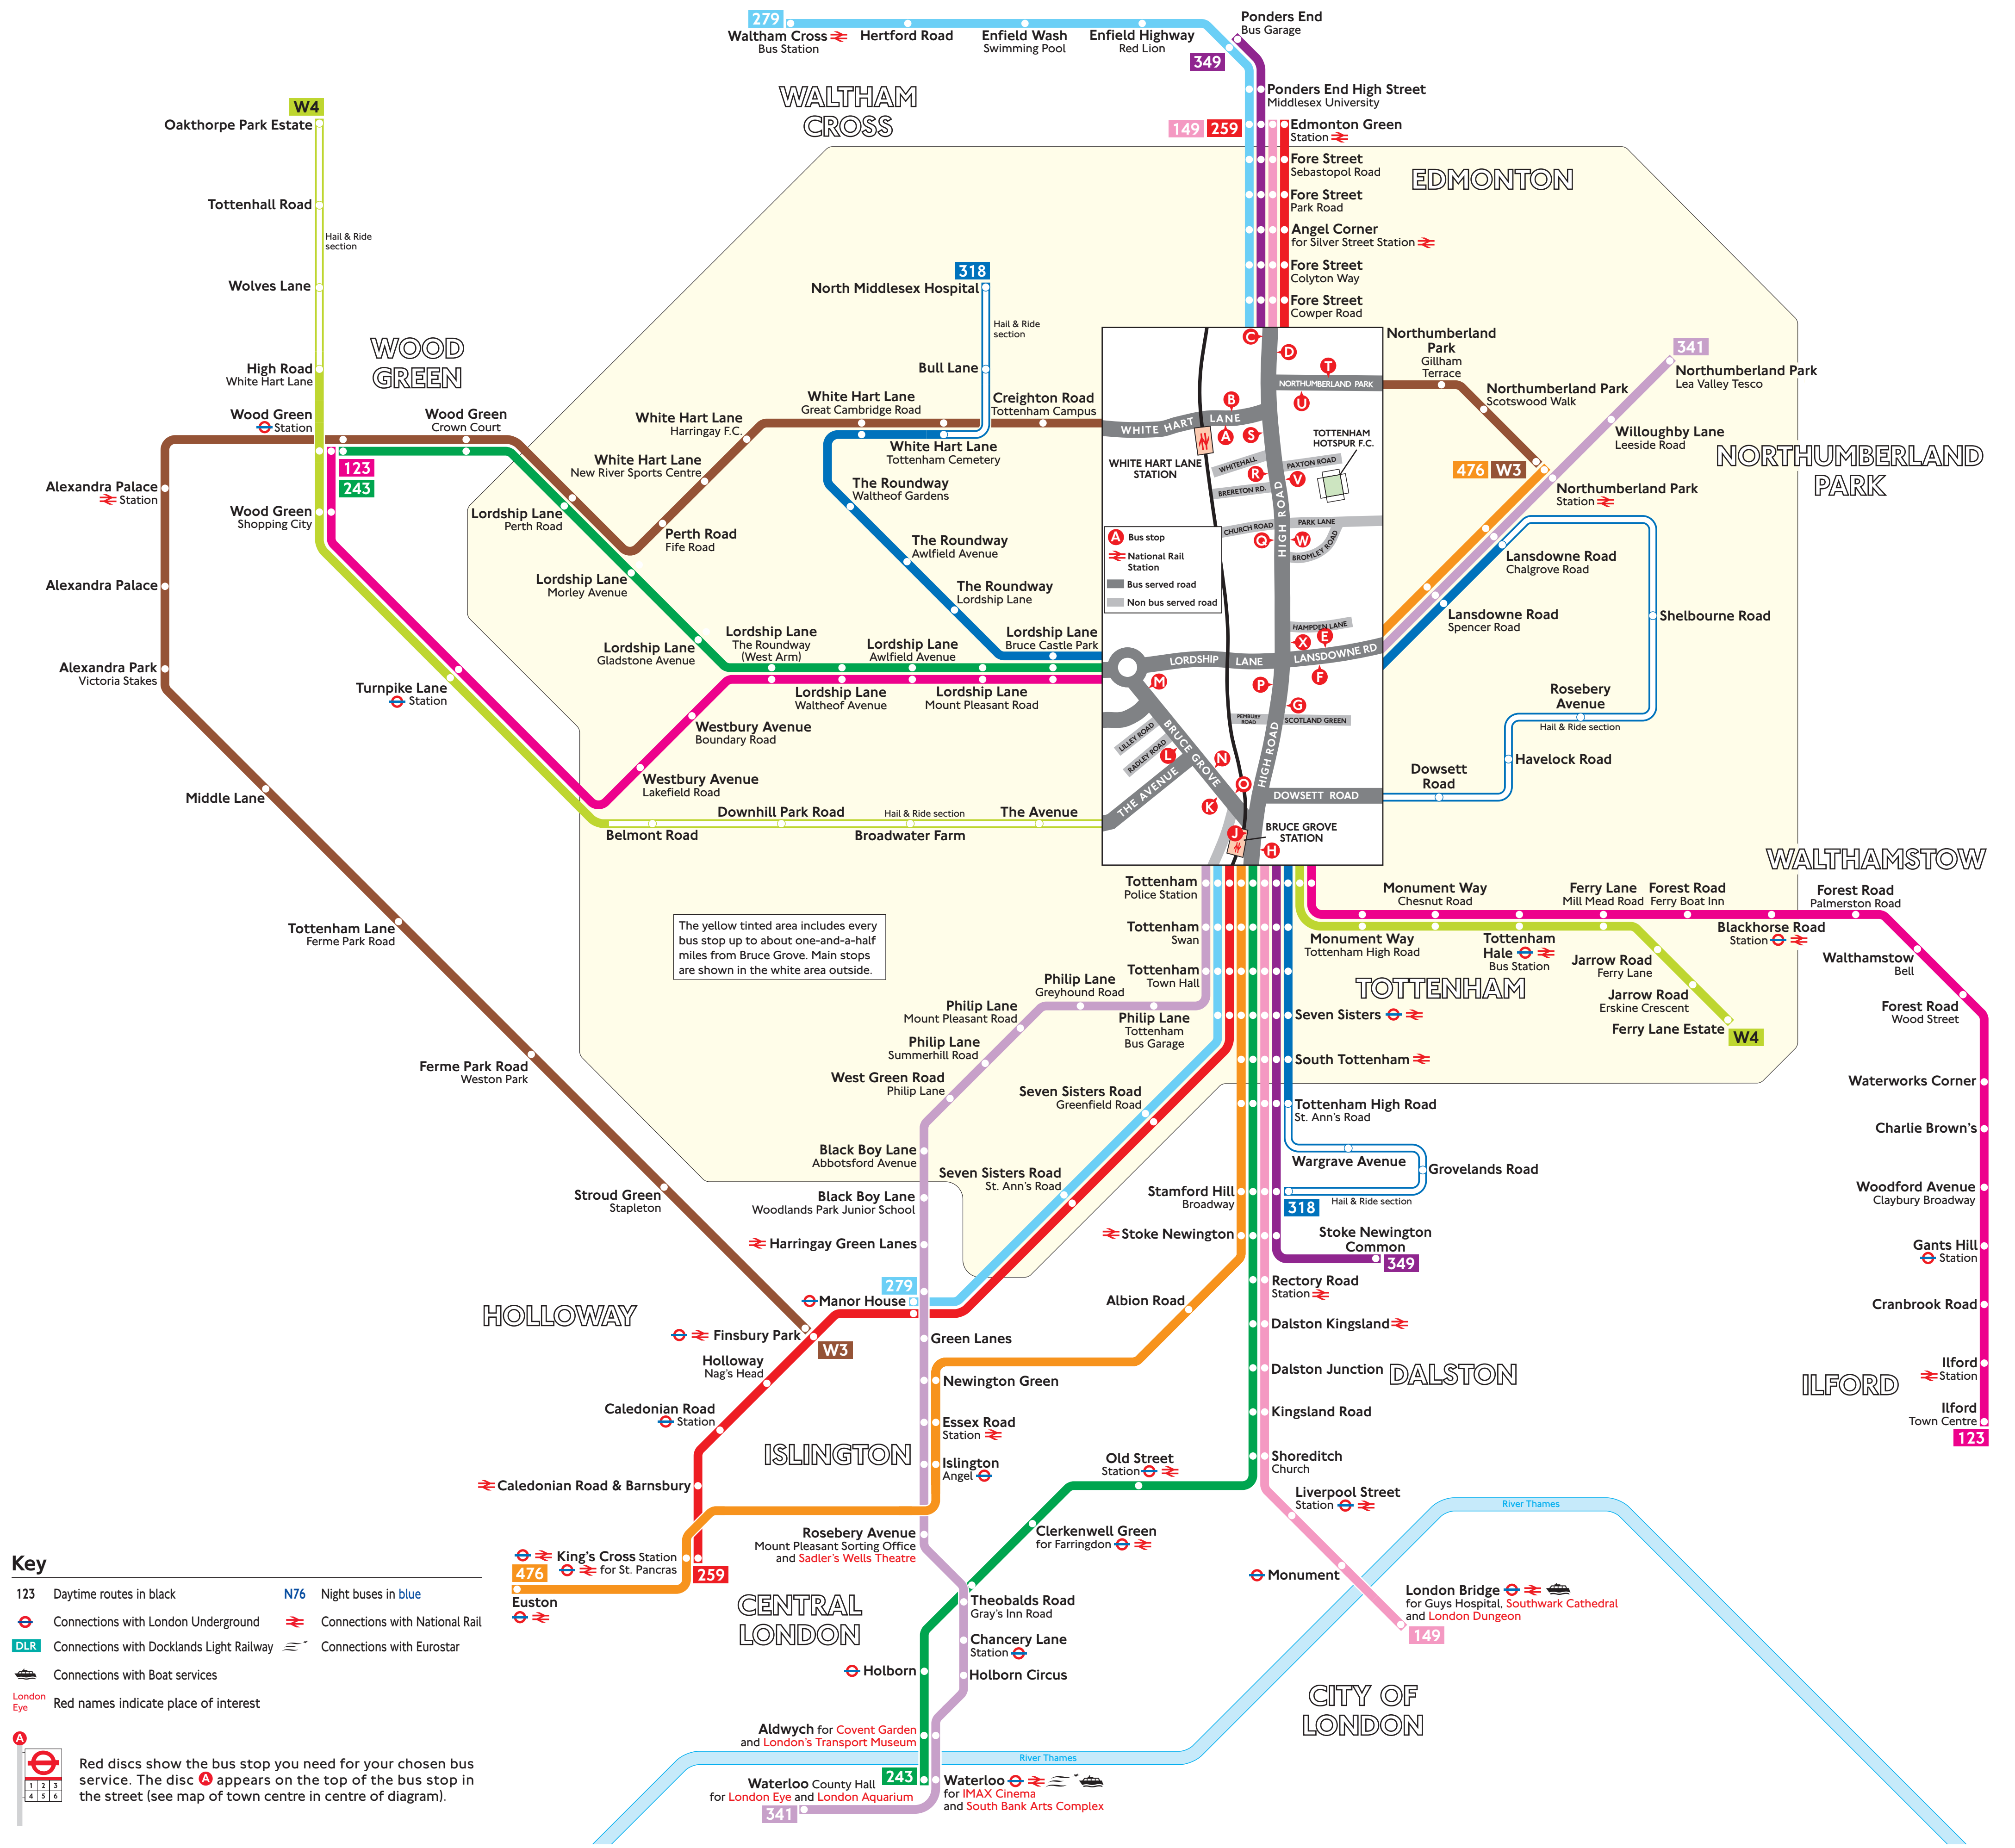

Bus services from White Hart Lane and Bruce Grove

Route finder

Bus service	Towards	Bus stops
123	Ilford	H N O
	Wood Green	F K L
149 24 hour service	Edmonton Green	C D P O S
	London Bridge	O D P O W X
243 24 hour service	Waterloo	H U N O
	Wood Green	F K L
259	Edmonton Green	C D P O S
	King's Cross	O D H V W X
	Manor House	O D H V W X
	Waltham Cross	C D P O S
318	North Middlesex Hospital	F
	Stamford Hill	S H
341 24 hour service	Northumberland Park Tesco	F D P
	Waterloo County Hall	F O H
349	Ponders End	C D P O S
	Stoke Newington Common	O D H V W X
476	Euston	F O D
	Northumberland Park	F D P
W3	Finsbury Park	A O
	Northumberland Park Station	H U
W4	Ferry Lane Estate	H U N O
	Oakthorpe Park Estate	O

Routes 149, 243 and 341 are 24-hour services. Buses on these routes run during the day and night from the stops shown in the route finder above.

Night buses

Bus service	Towards	Bus stop
N76	Northumberland Park Station	F D P
	Waterloo Westminster Bridge Road	F O H
N279	Trafalgar Square	O D H V W X
	Waltham Cross	C D P O S

Destination finder

Destination	Bus service	Bus stop
A		
Albion Road	476	O O O
Aldwych for Covent Garden and London's Transport Museum	243, 341, N76	F O O O
Alexandra Palace	W3	O O
Angel Corner for Silver Street Station	149, 259, 279, 349, N279	O O O O O O
B		
Bank DLR	N76	F O O O
Belmont Road	W4	F O
Black Boy Lane	341	F O O
Blackhorse Road Station	123	O O O O
Broadwater Farm	W4	O O

Destination	Bus service	Bus stop
C		
Caledonian Road Stations	259	O O O O W X
Camden Town	N279	O O O O W X
Charlie Brown's	123	O O O O
D		
Dalston Junction and Dalston Kingsland	149, 243, N76	O O O O W X
Downhill Park Road	W4	O O
Dowsett Road	318	O O
E		
Edmonton Green Station	149, 259, 279, 349, N279	O O O O O O
Enfield Highway Red Lion	279, N279	O O O O O O
Essex Road Station	341, 476	O O O
Euston	476	O O O
F		
Ferry Lane Mill Mead Road	123, W4	O O O O
Ferry Lane Estate	W4	O O O
Finsbury Park	259, N279, W3	O O O O W X
Fore Street	149, 259, 279, 349, N279	O O O O O O
G		
Gants Hill Station	123	O O O O
H		
Harringay Green Lanes	341	O O O
Havelock Road	318	O O
Holborn	243	O O O O
Holloway Nag's Head	259, N279	O O O O W X
I		
Ilford Town Centre	123	O O O O
Islington Angel	341, 476	O O O
J		
Jarrow Road	W4	O O O
K		
King's Cross for St. Pancras	259, 476	O O O O W X
L		
Lansdowne Road	318, 341, 476, N76	O O O O
Leicester Square	N279	O O O O W X
Liverpool Street Station	149	O O O O W X
London Bridge	149	O O O O W X

Destination	Bus service	Bus stop
M		
Lordship Lane	123, 243	O O O
N		
Manor House	259, 279, N279, 341	O O O O W X
Monument	149	O O O O W X
Monument Way	123, W4	O O O O
Mornington Crescent	N279	O O O O W X
O		
Oakthorpe Park Estate	W4	O O
Old Street Station	243, N76	O O O O
P		
Perth Road Fife Road	W3	O O
Philip Lane	341	O O O
Ponders End	279, 349, N279	O O O O O O
R		
Rectory Road Station	149, 243, N76, 318	O O O O W X
Rosebery Avenue	318	O O
S		
Seven Sisters	149, 259, 279, 349, N279	O O O O W X
Shelbourne Road	243, 476, N76	O O O O
Shoreditch Church	259, 279, N279	O O O O W X
South Tottenham	149, 349, 243, 318, 476, N76	O O O O W X
Stamford Hill Broadway	149, 349, 243, 318, 476, N76	O O O O W X